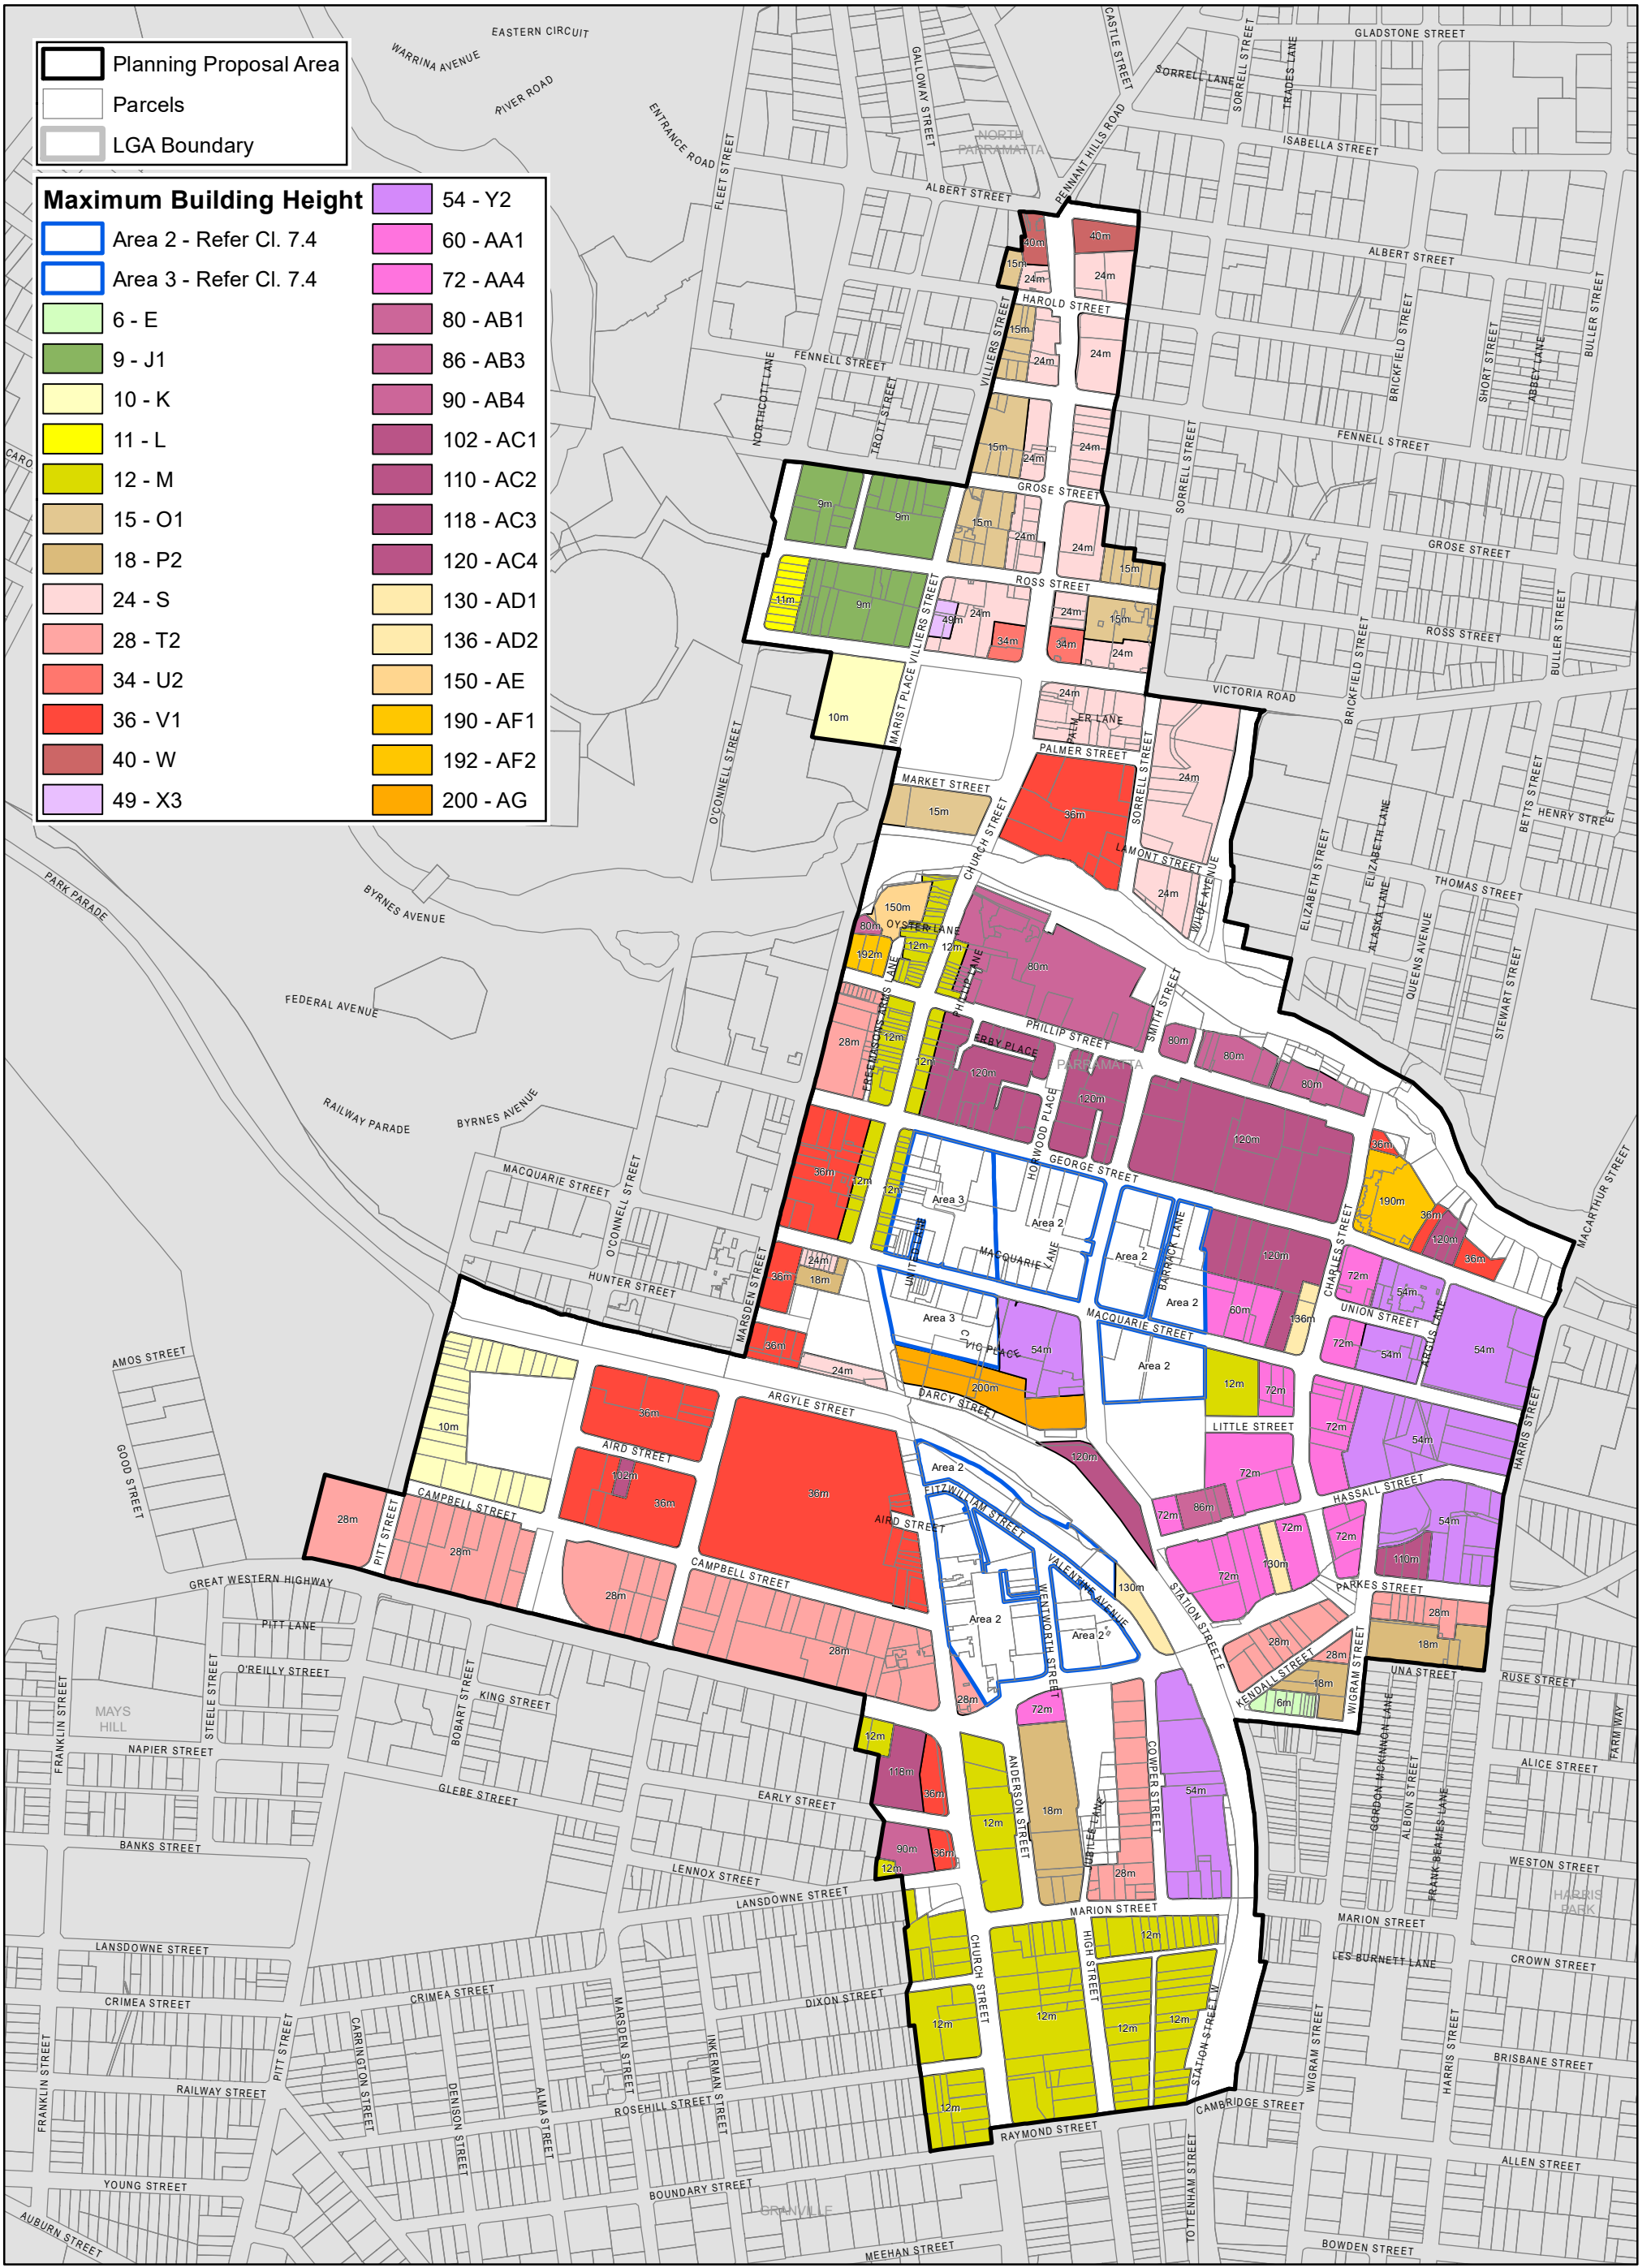

Parramatta CBD Planning Proposal — Current Height of Buildings - Parramatta LEP 2011

Data Version: 21/08/2020