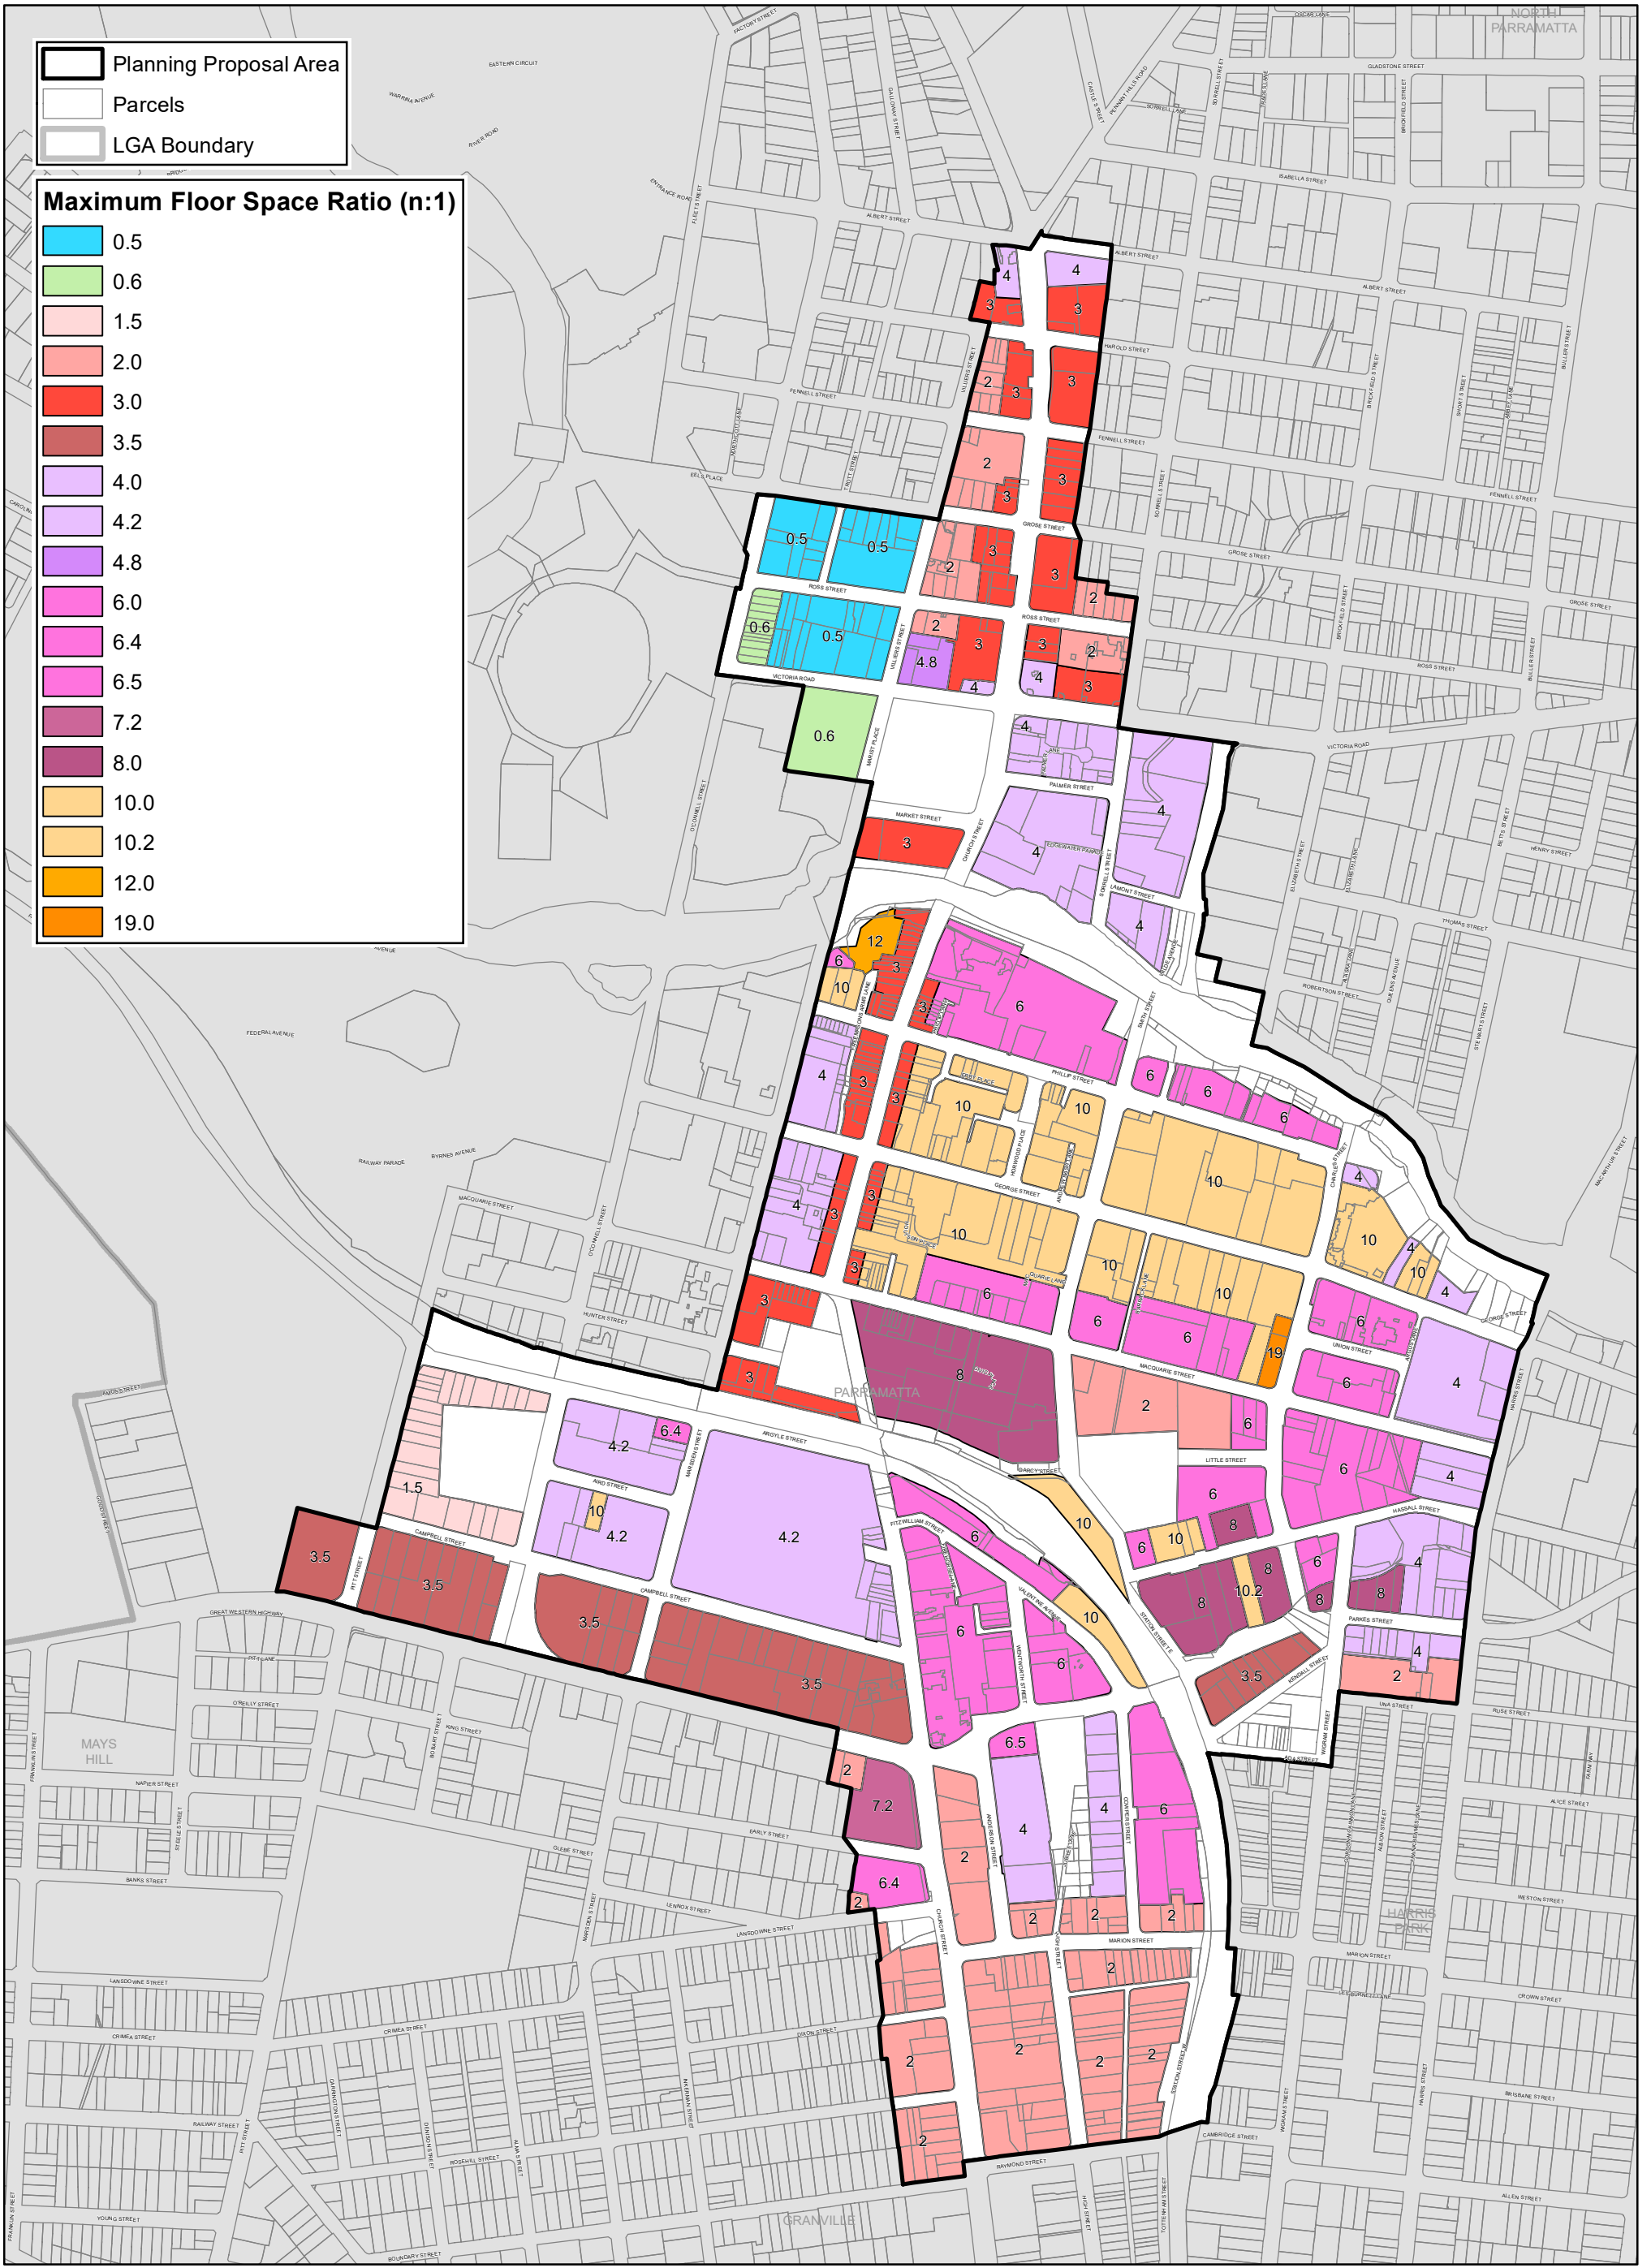

# Parramatta CBD Planning Proposal — Current Floor Space Ratio - Parramatta LEP 2011

Data Version: 21/08/2020