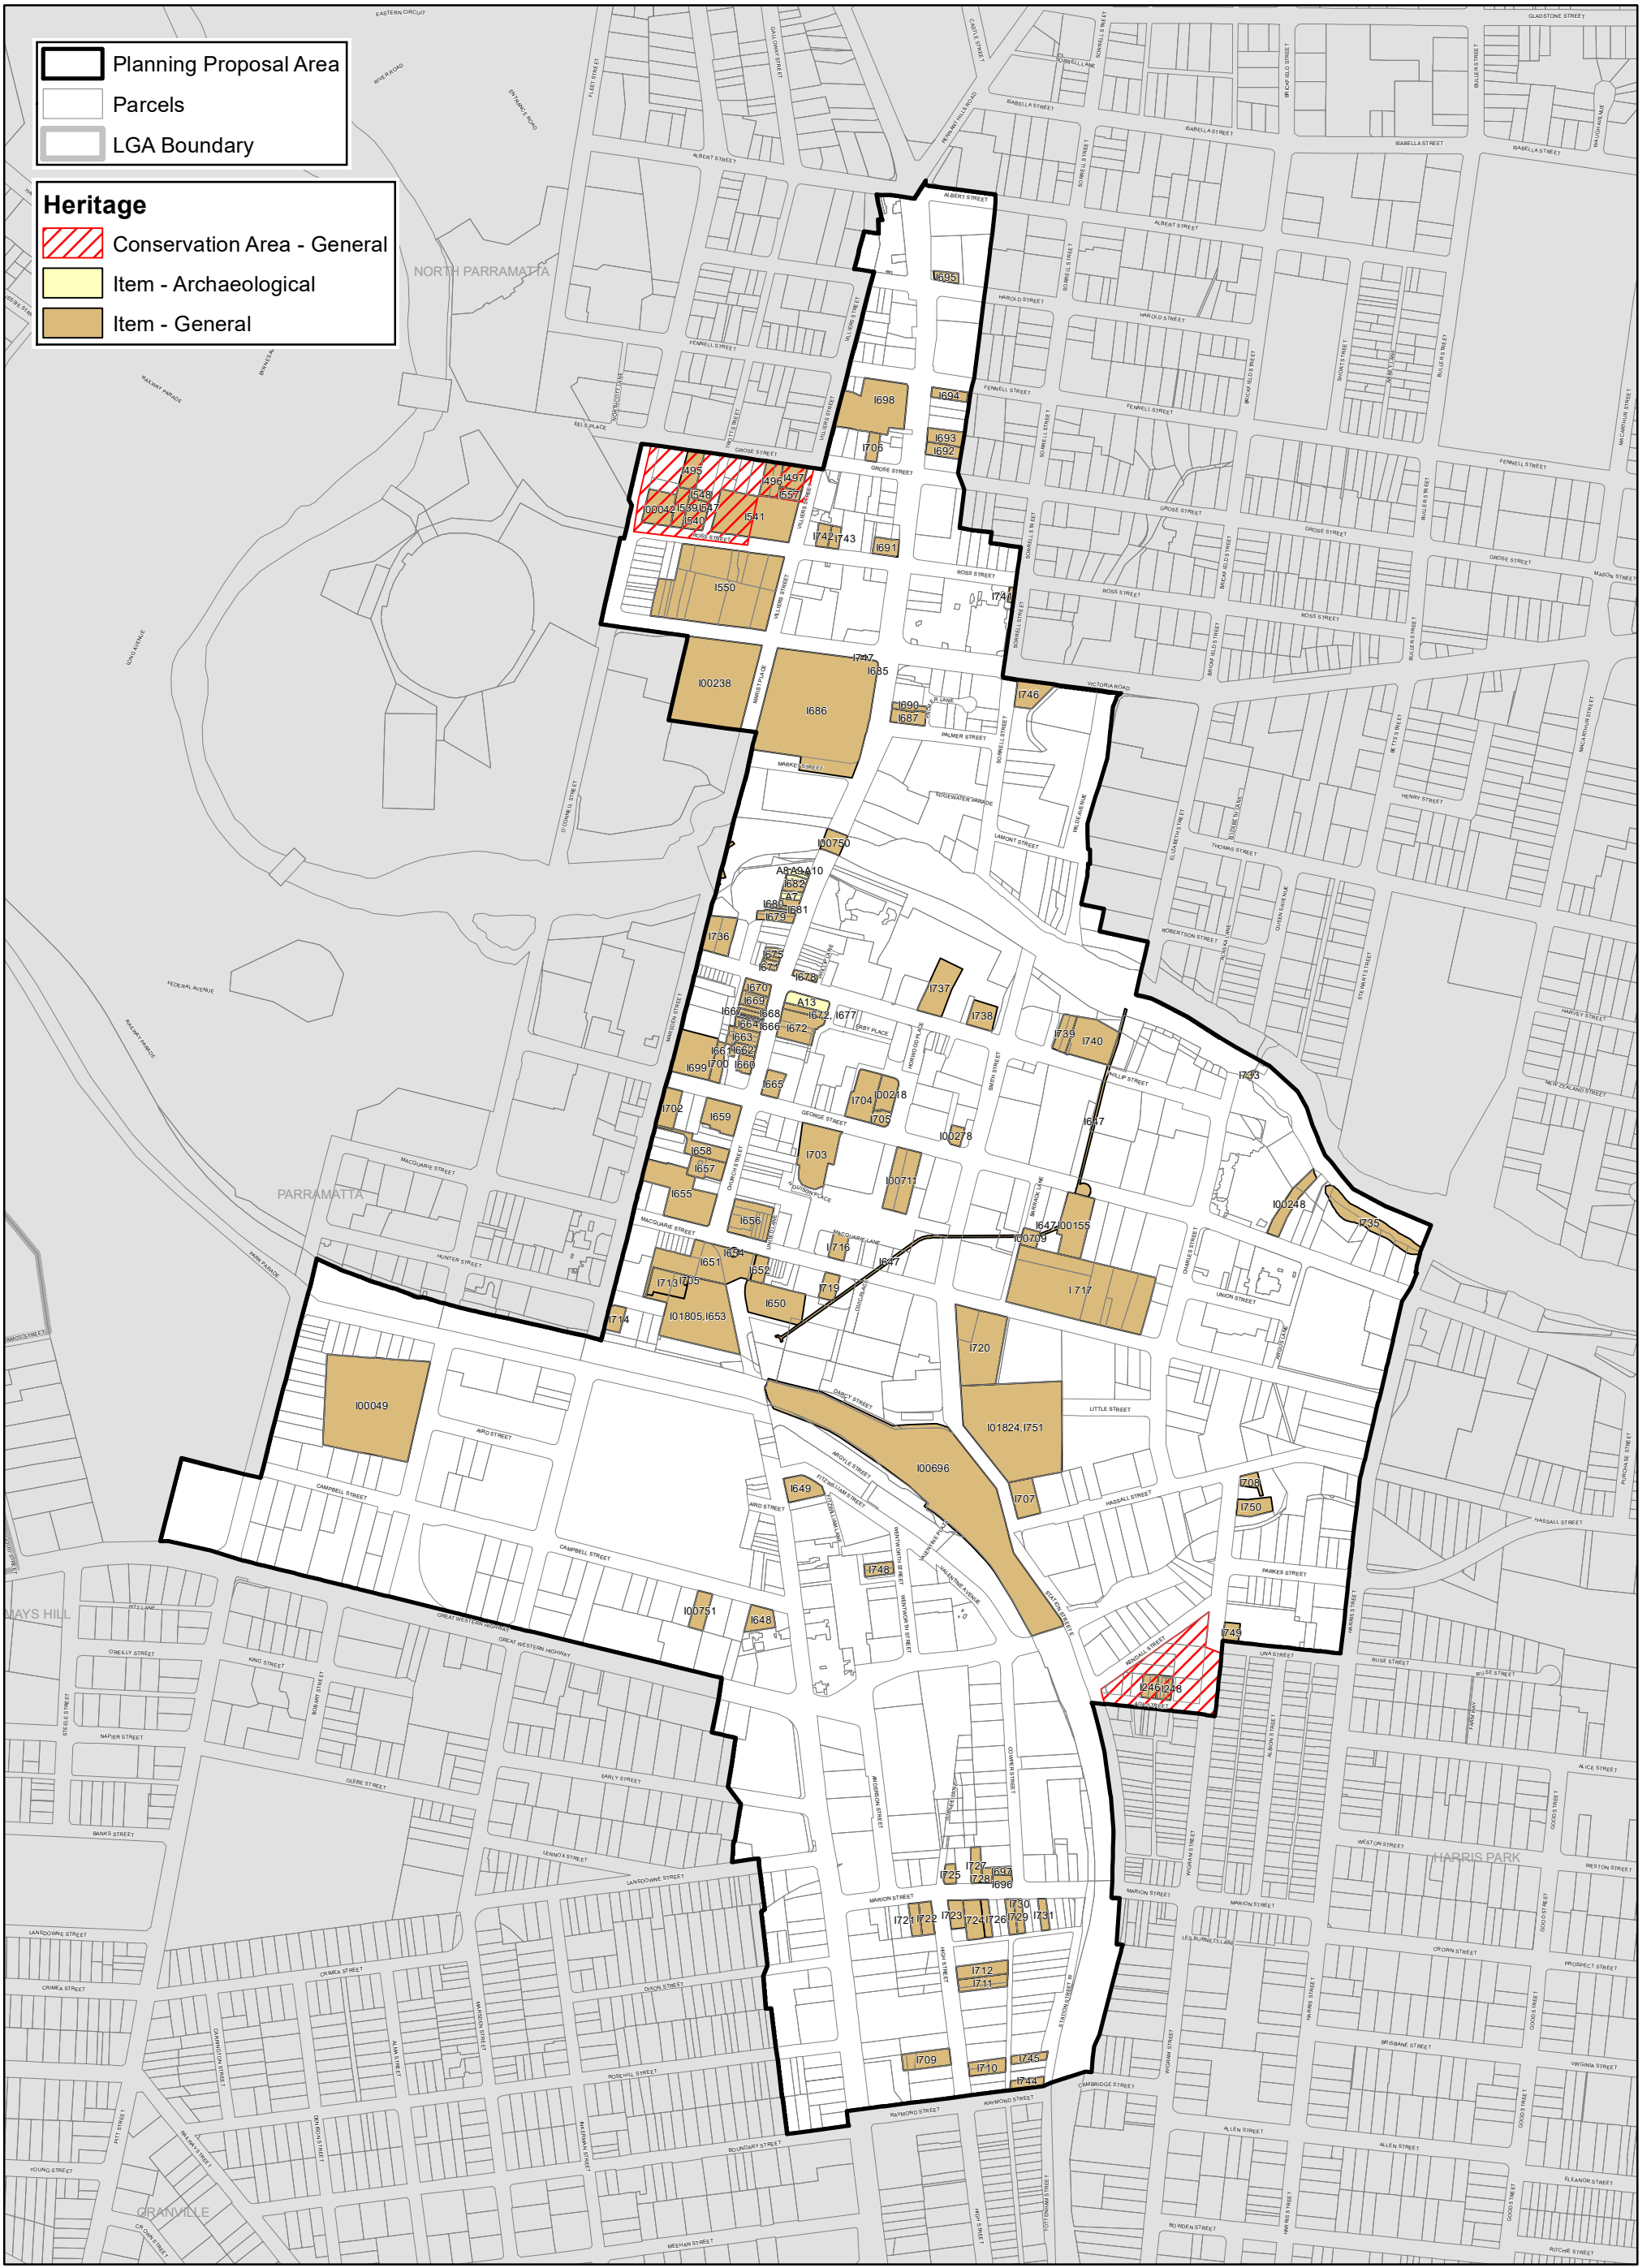

# Parramatta CBD Planning Proposal — Current Heritage Map - Parramatta LEP 2011

Data Version: 21/08/2020