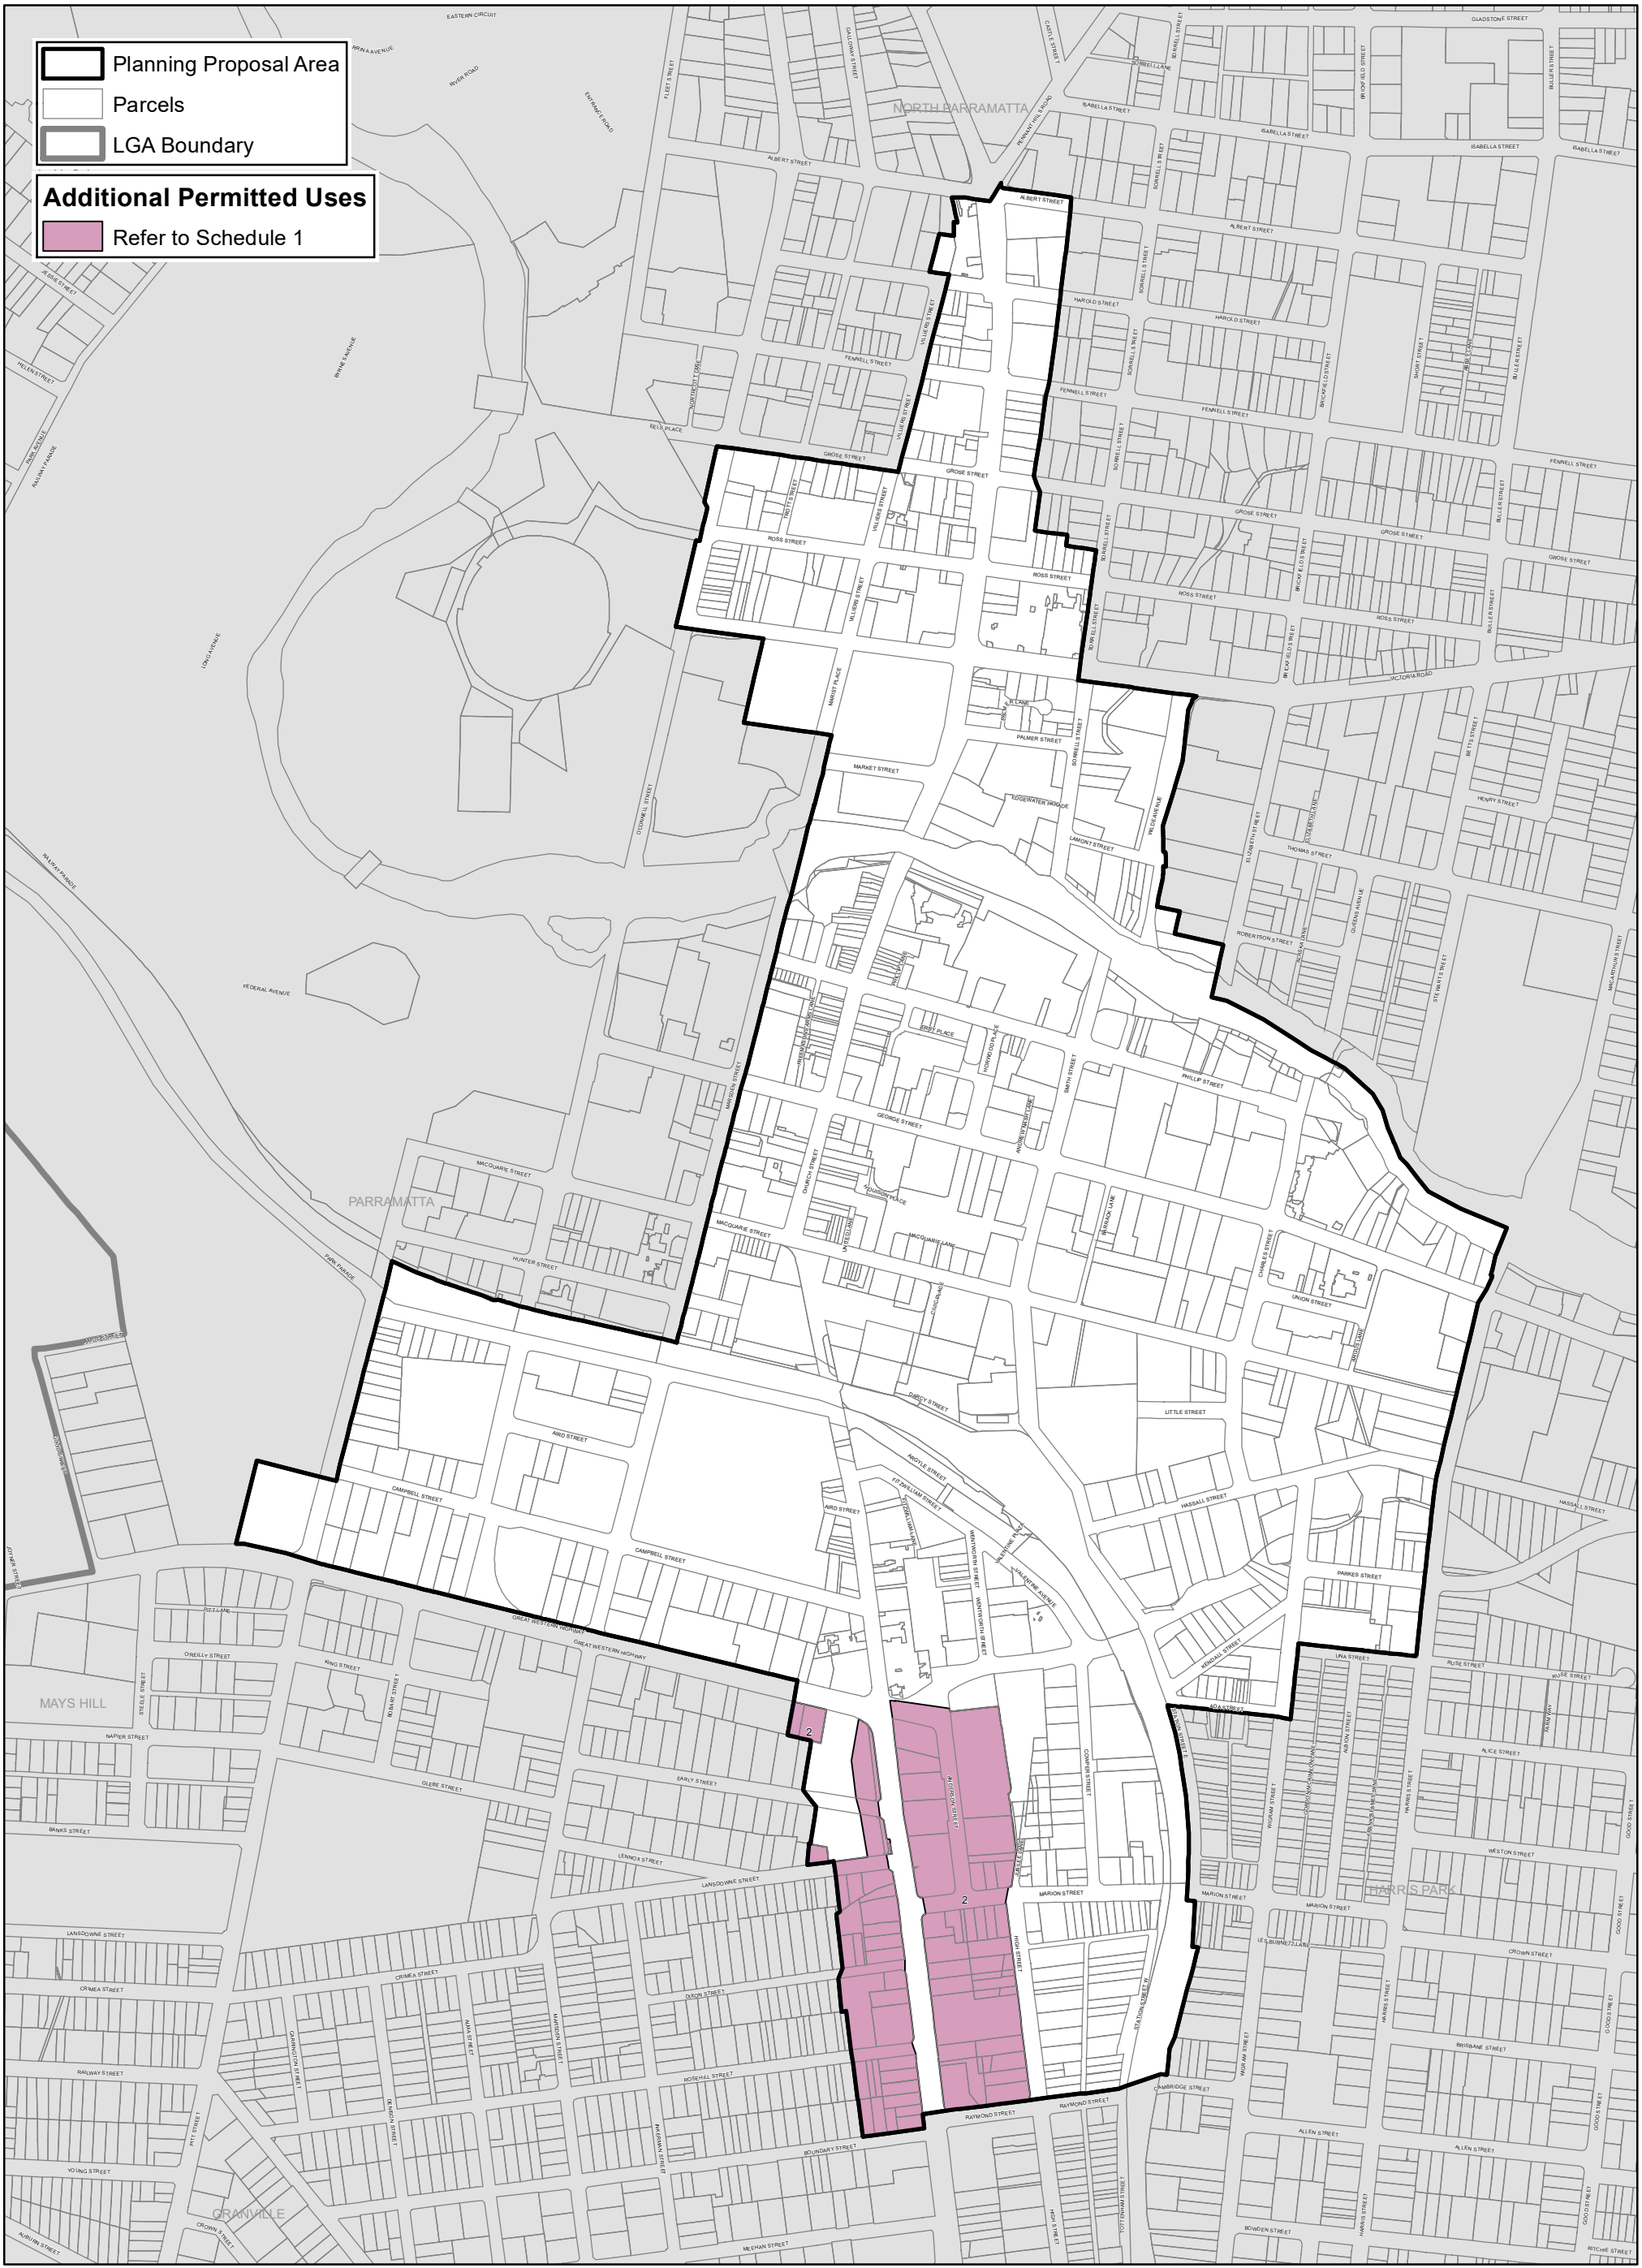

# Parramatta CBD Planning Proposal — Current Add. Permitted Uses - Parramatta LEP 2011

Data Version: 21/08/2020