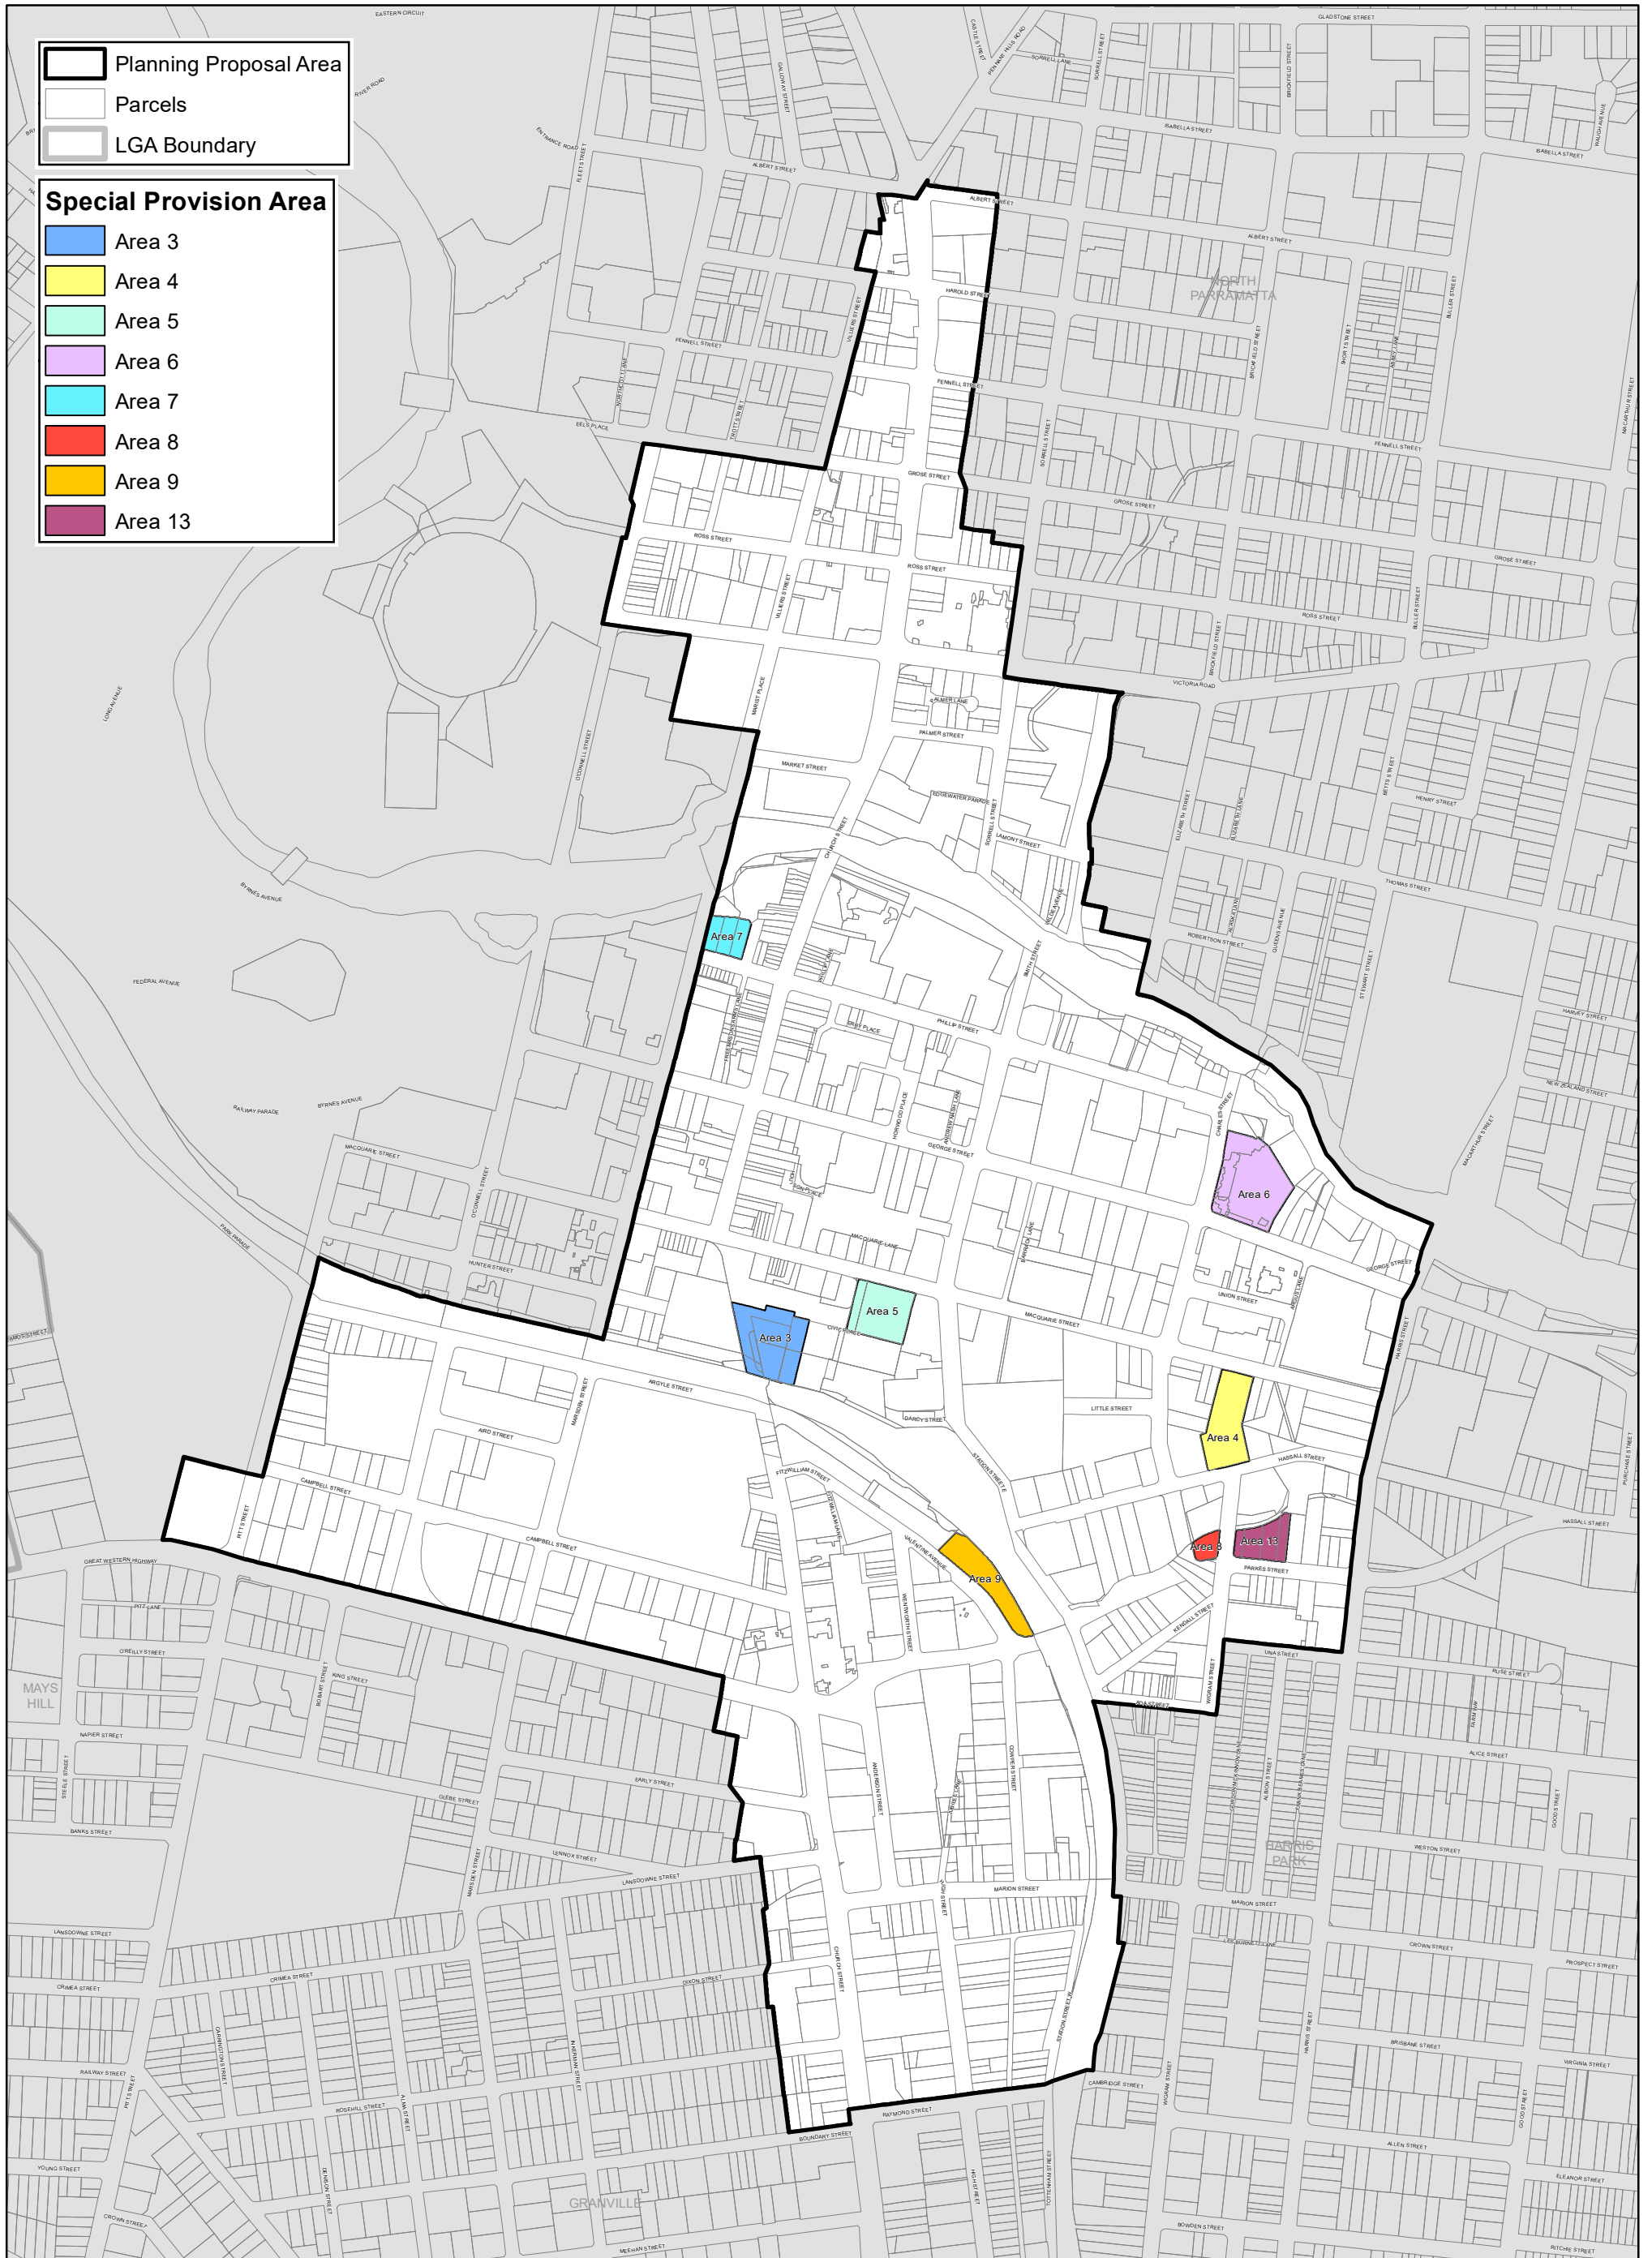

Parramatta CBD Planning Proposal — Current Special Provisions Map - Parramatta LEP 2011

Data Version: 21/08/2020