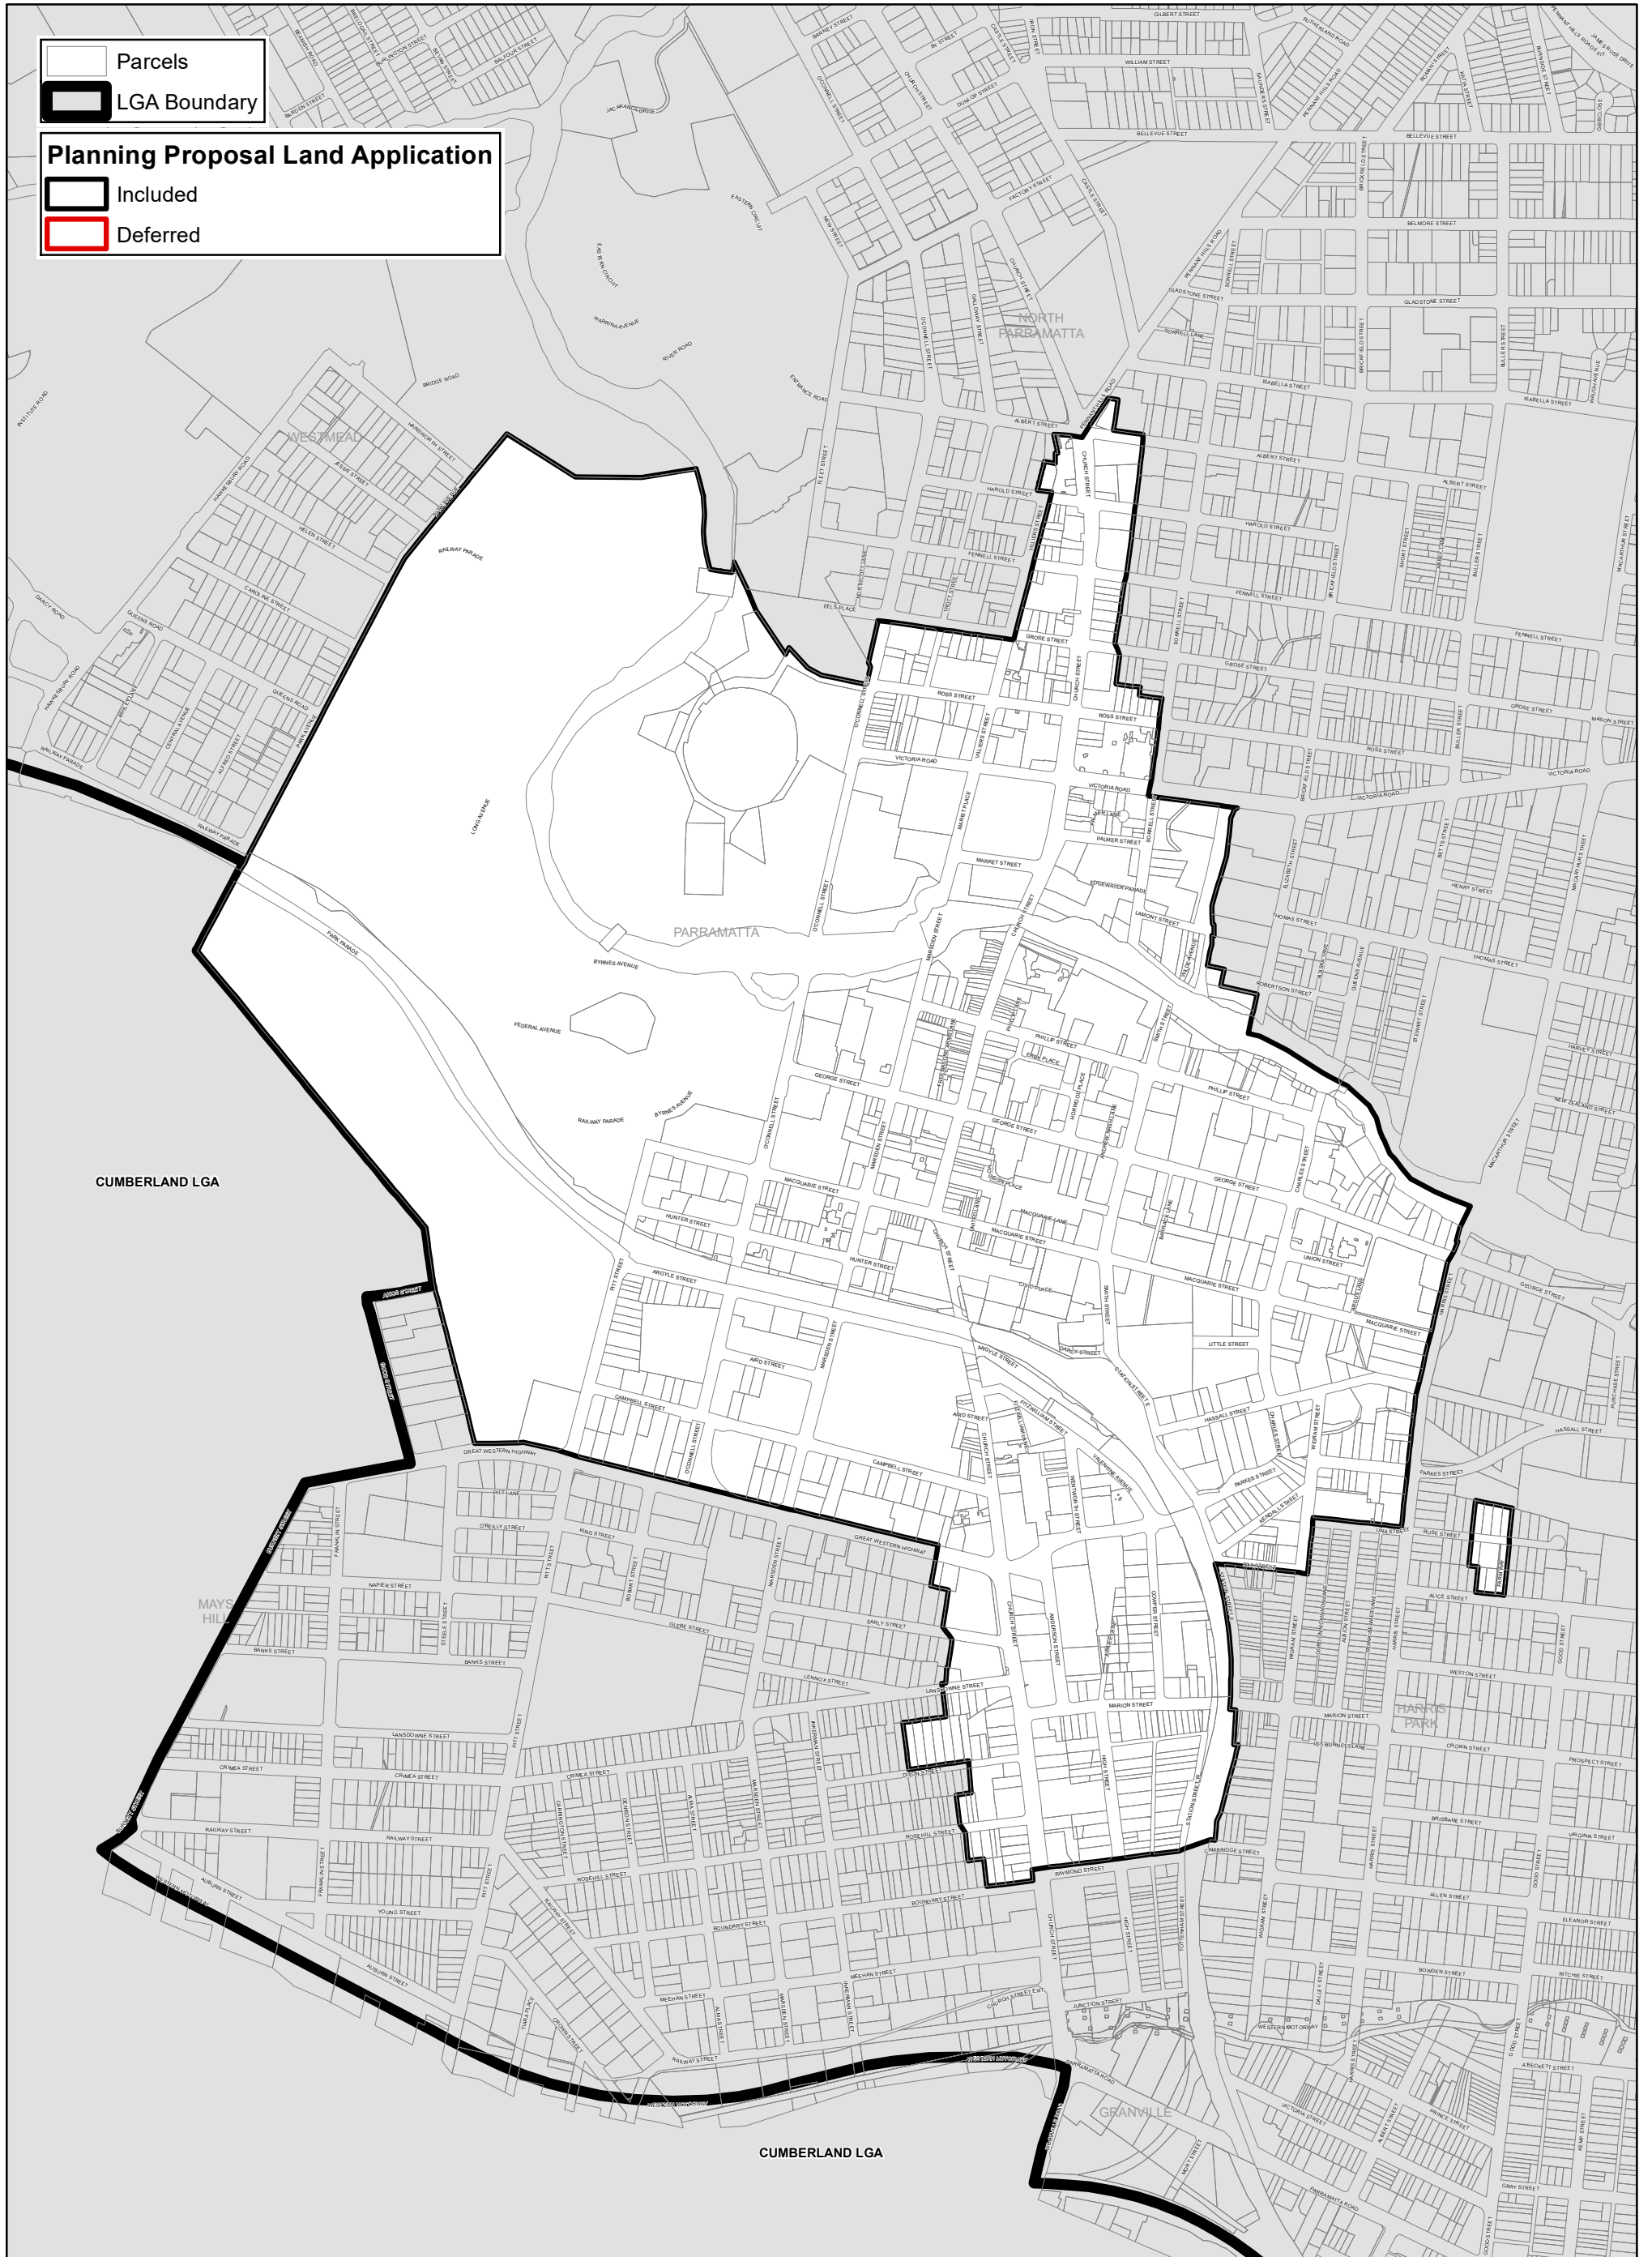

Parramatta CBD Planning Proposal — Land Application Map (LAP)

Data Version: 11/12/2019