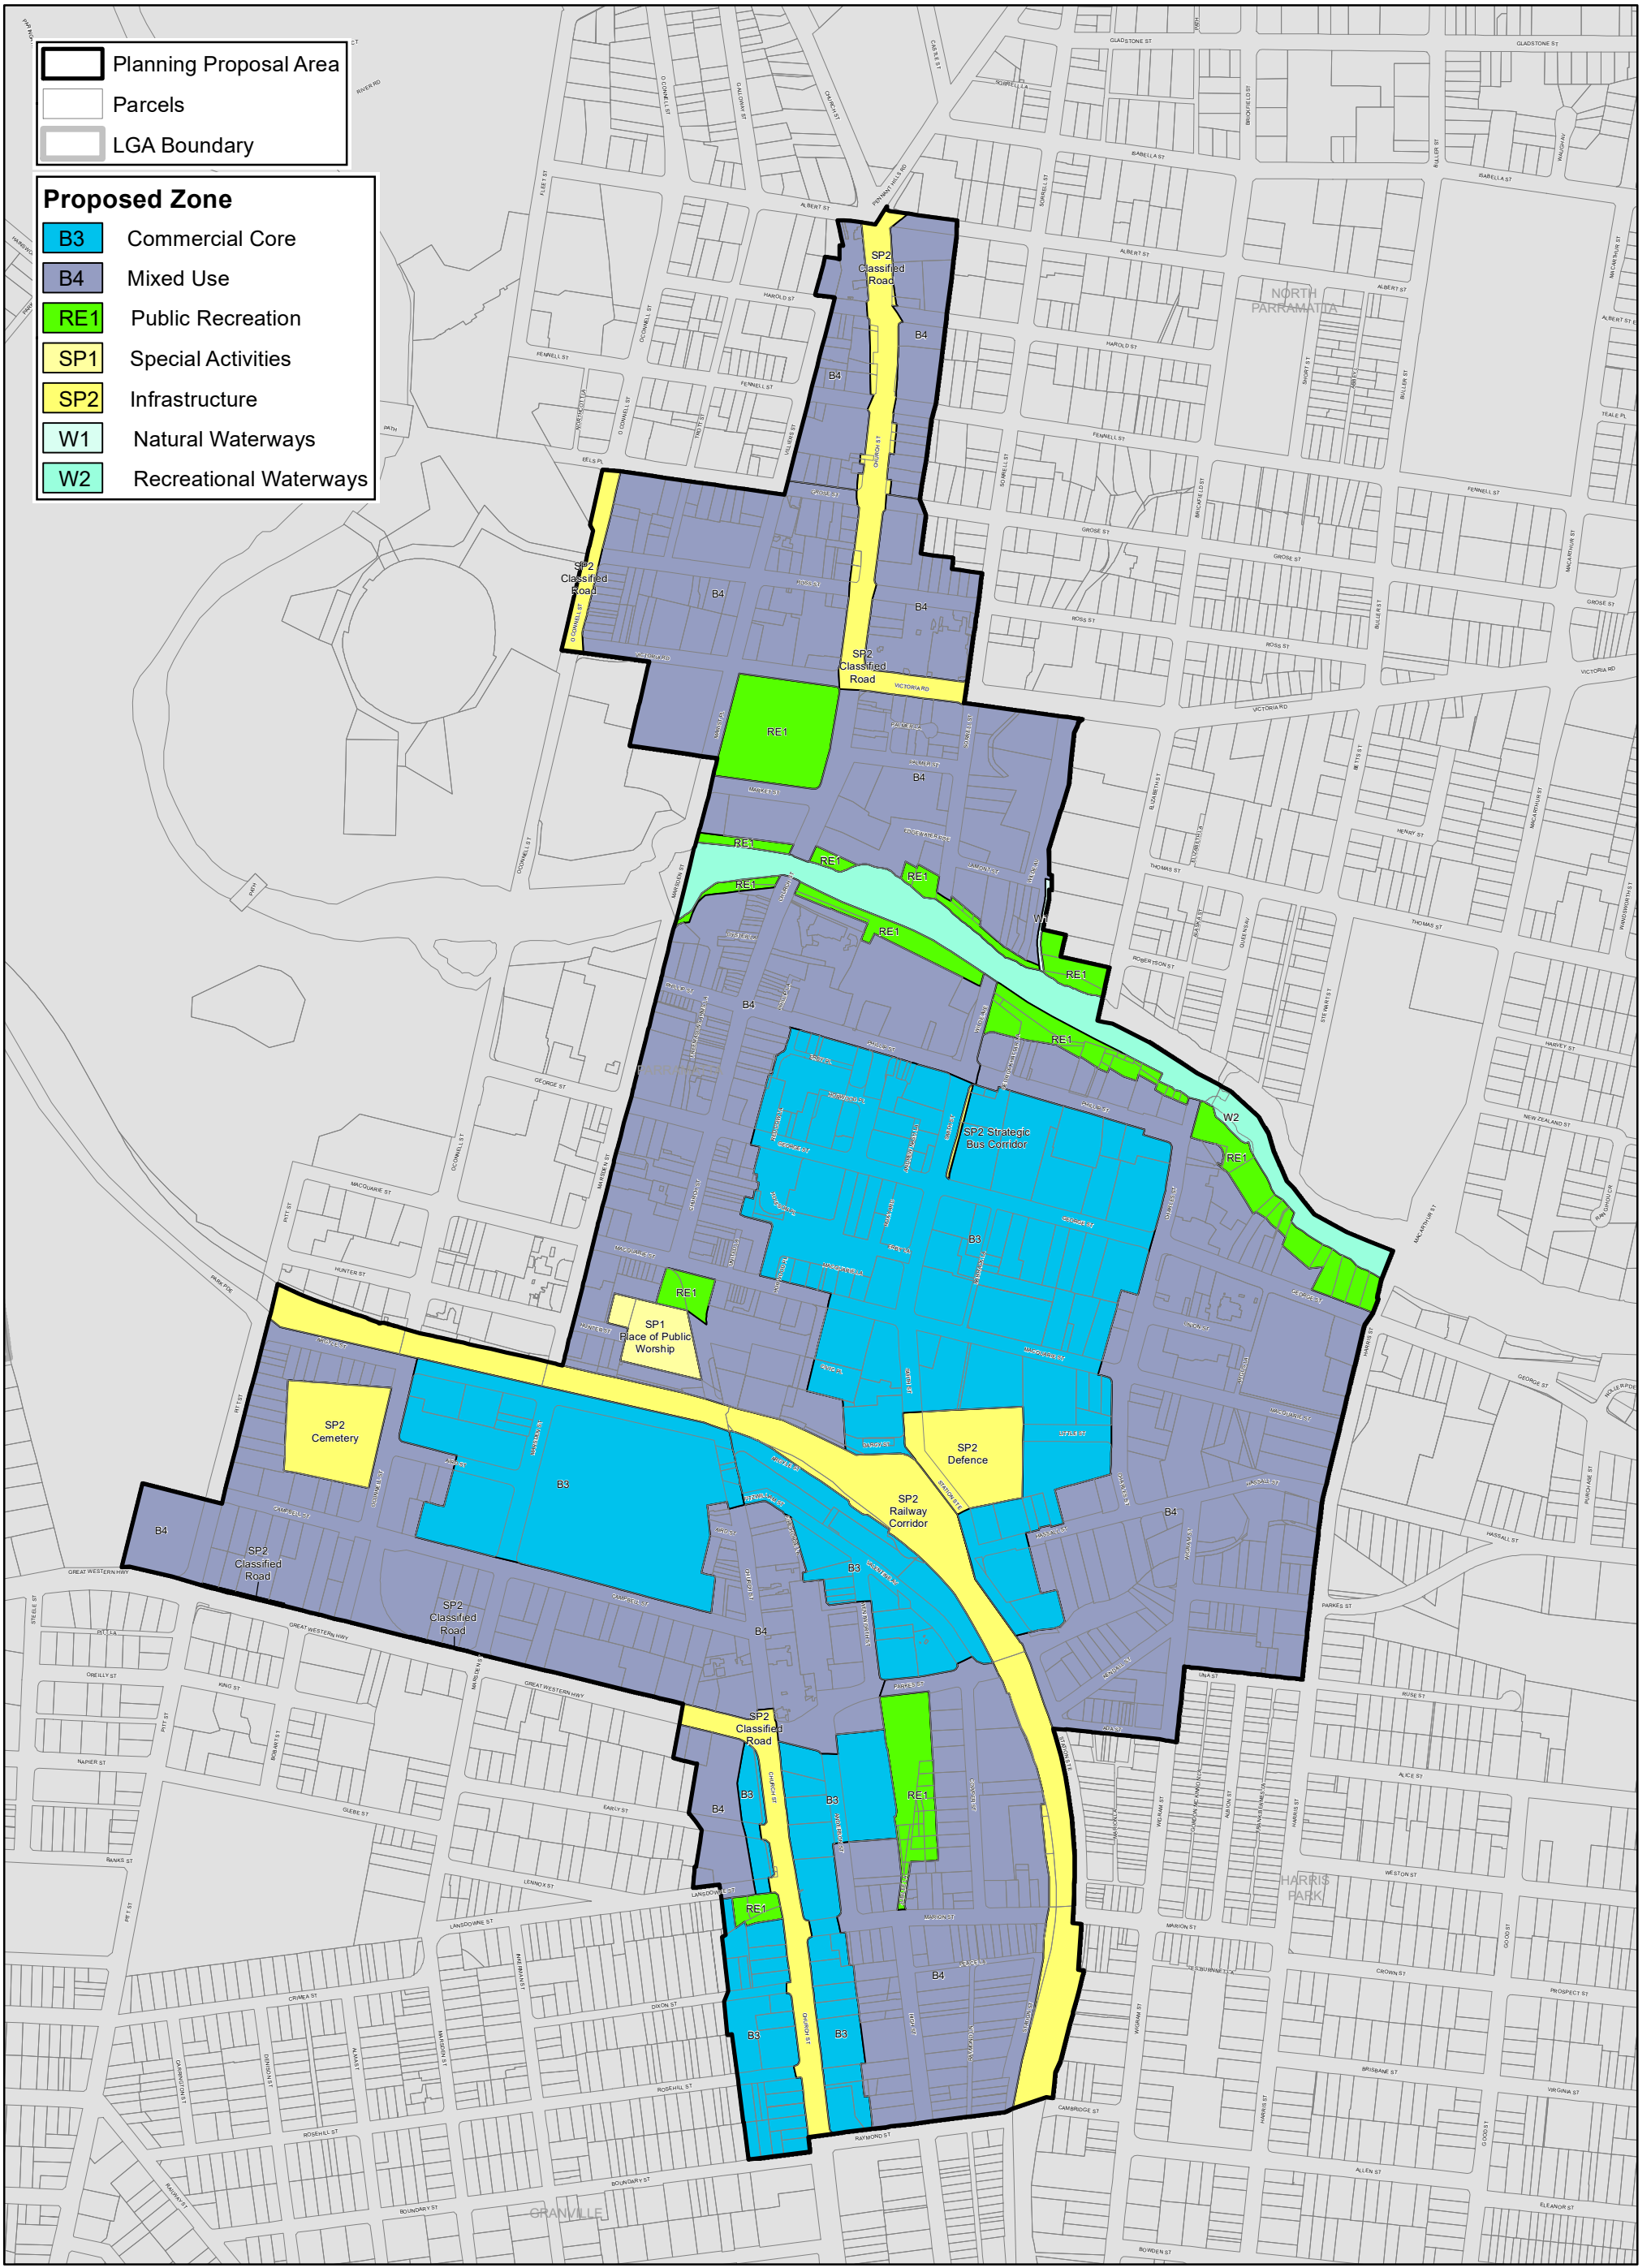

# Parramatta CBD Planning Proposal — Land Zoning Map

Planning Proposal Area  
 Parcels  
 LGA Boundary

**Proposed Zone**

	<b>B3</b>	Commercial Core
	<b>B4</b>	Mixed Use
	<b>RE1</b>	Public Recreation
	<b>SP1</b>	Special Activities
	<b>SP2</b>	Infrastructure
	<b>W1</b>	Natural Waterways
	<b>W2</b>	Recreational Waterways

Data Version: 11/03/2020