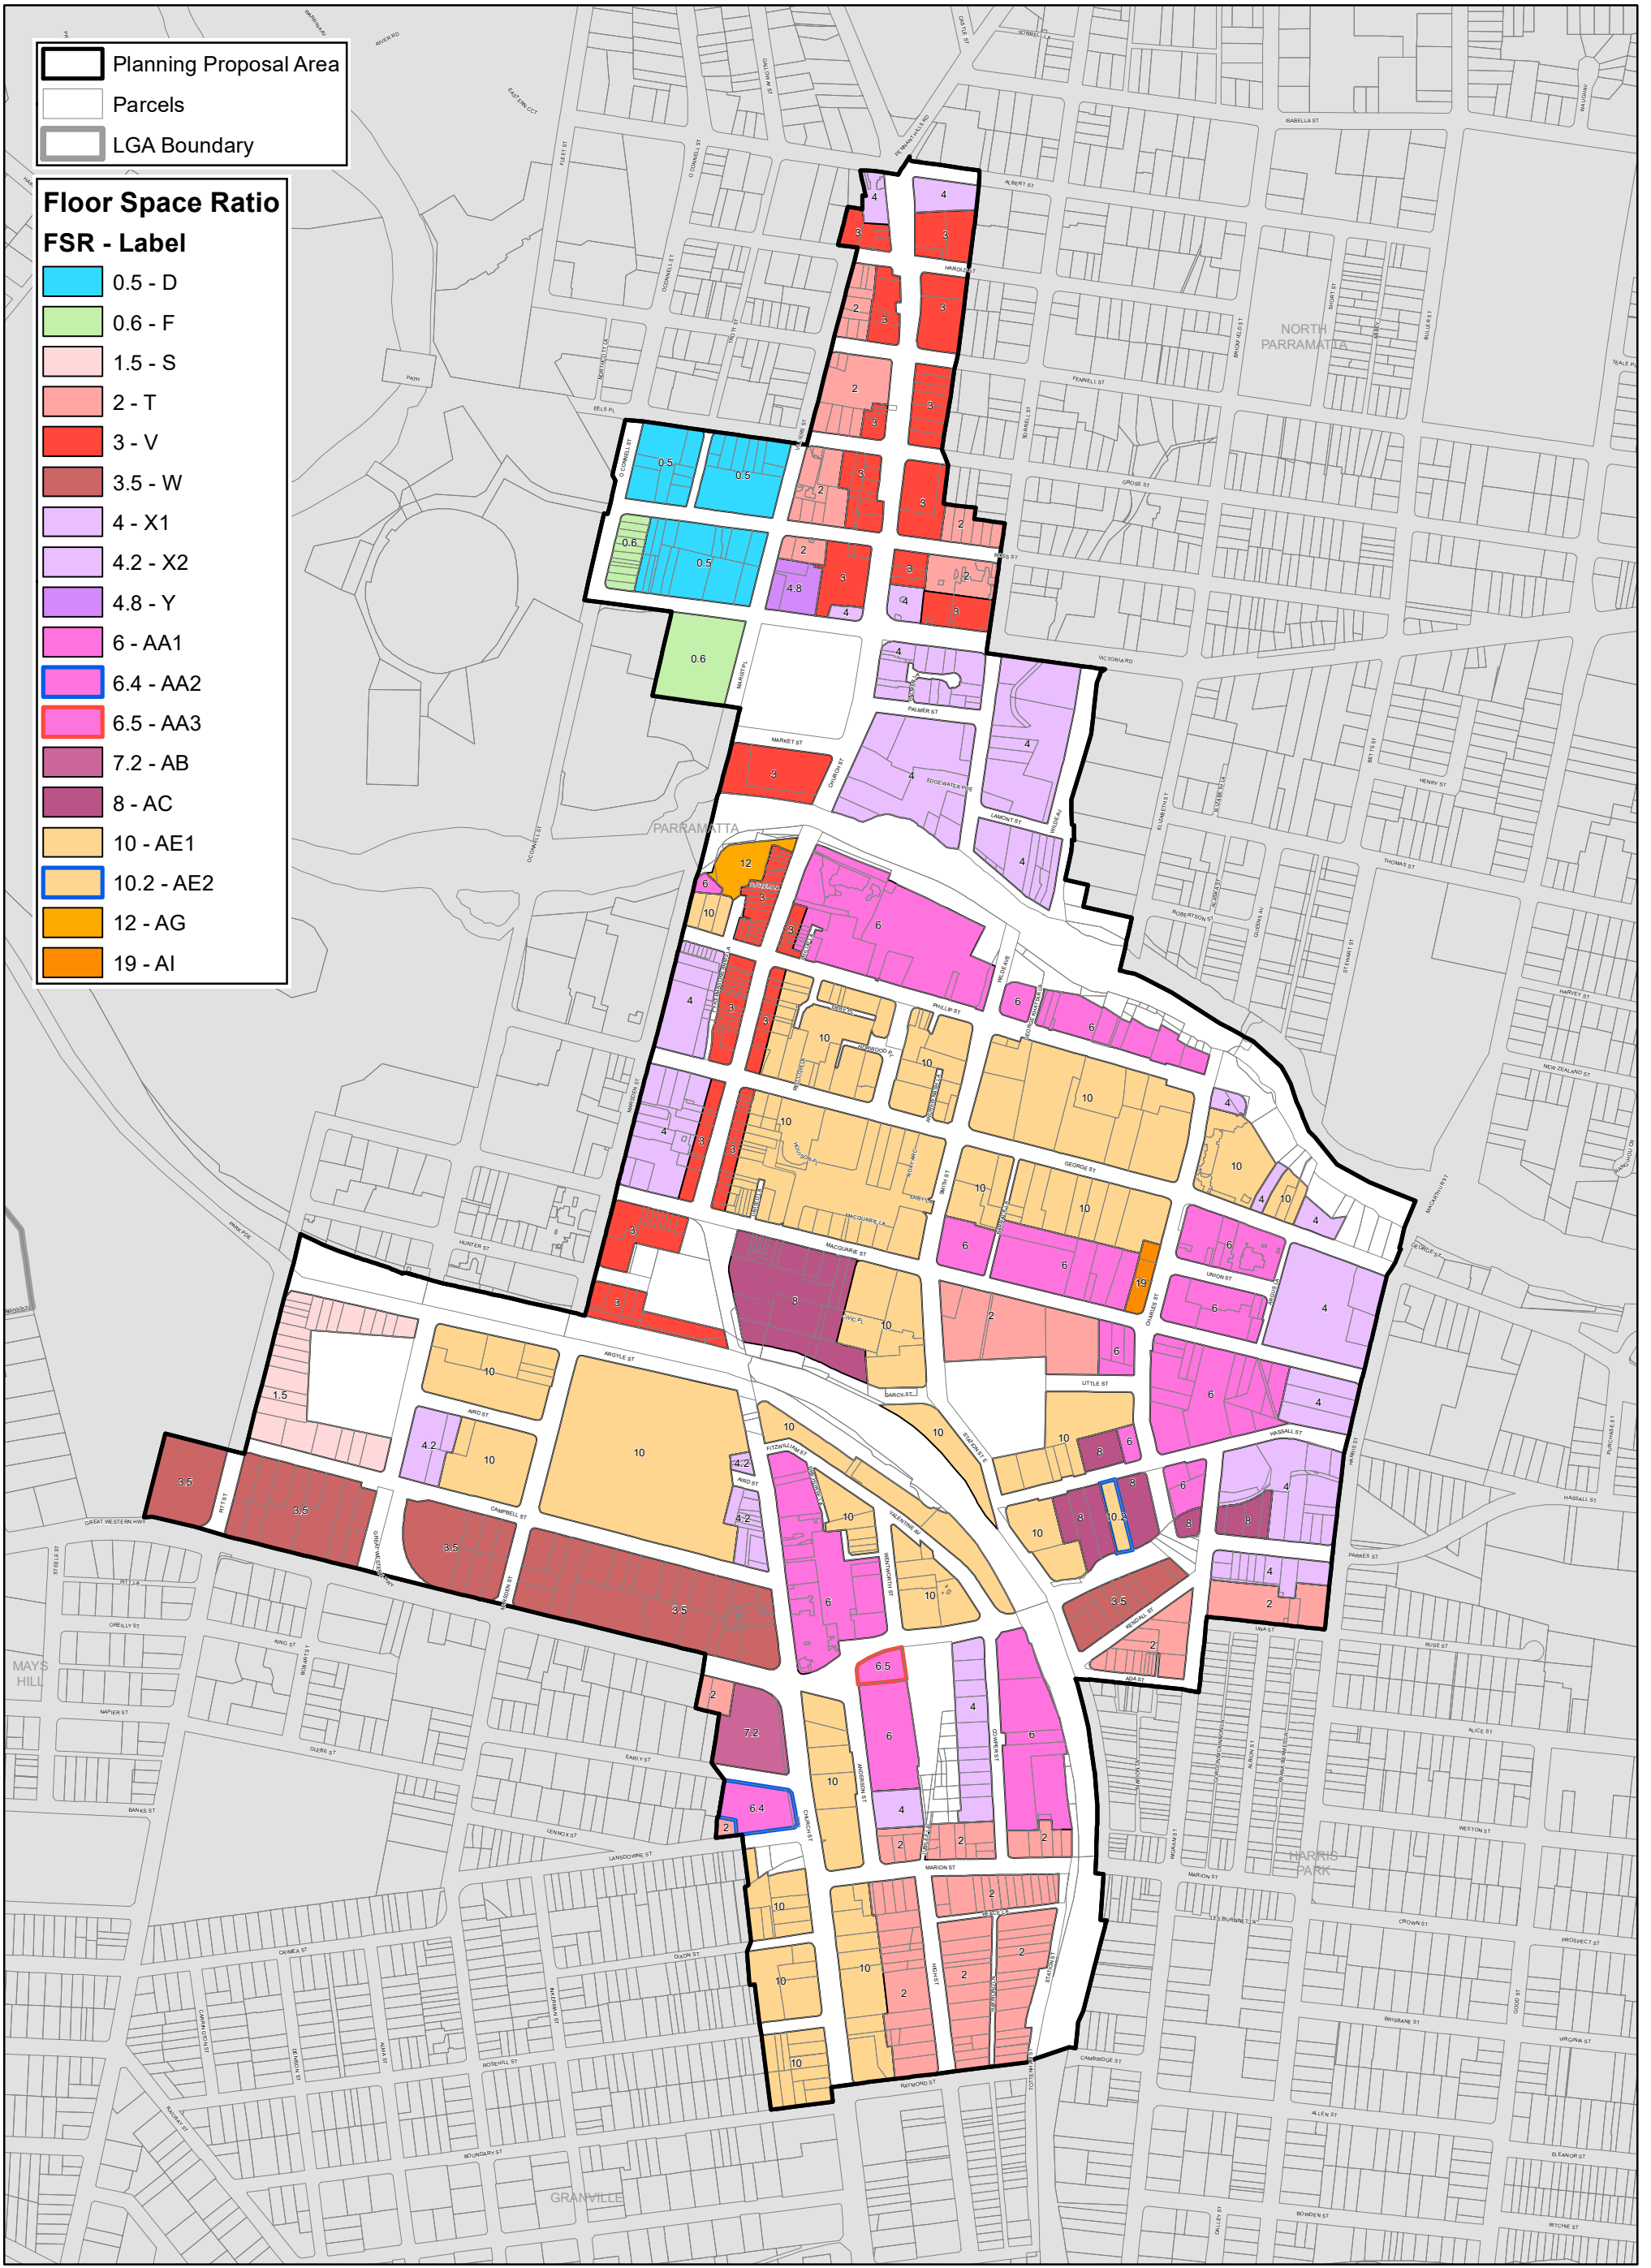

# Parramatta CBD Planning Proposal — Floor Space Ratio Map (FSR)

Data Version: 21/08/2020