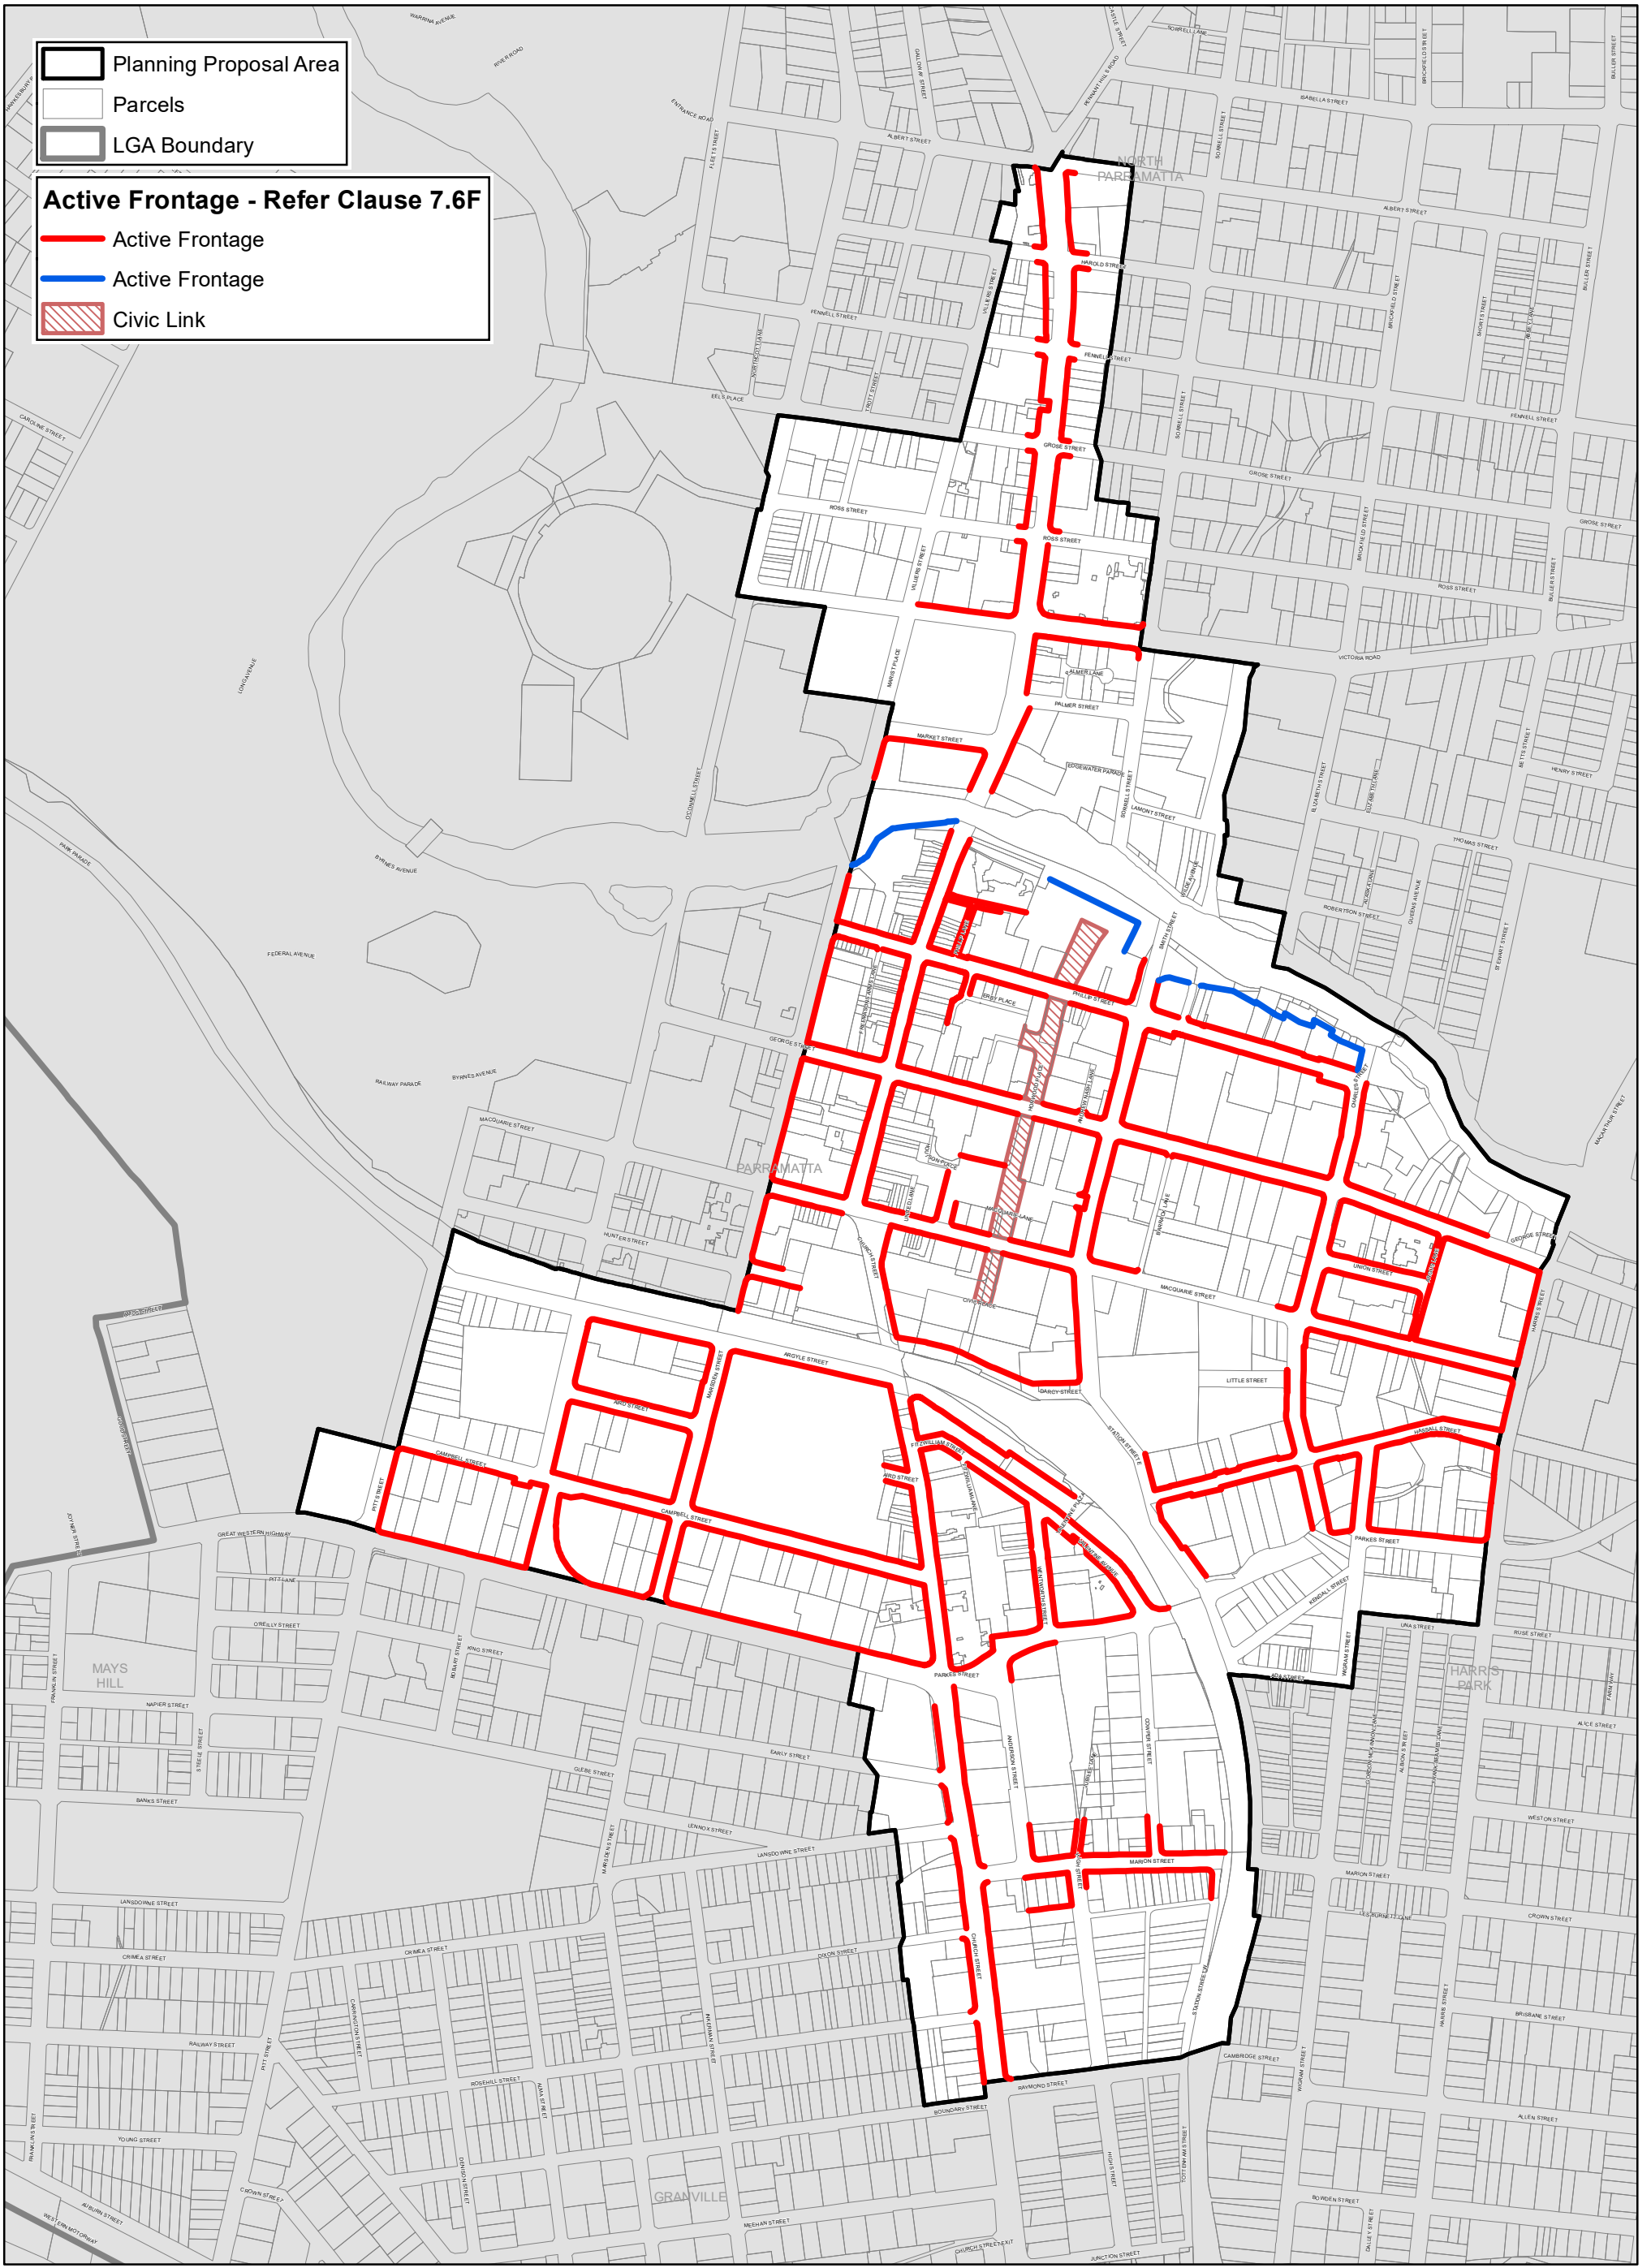

# Parramatta CBD Planning Proposal — Active Frontages Map (ACF)

Data Version: 03/03/2020