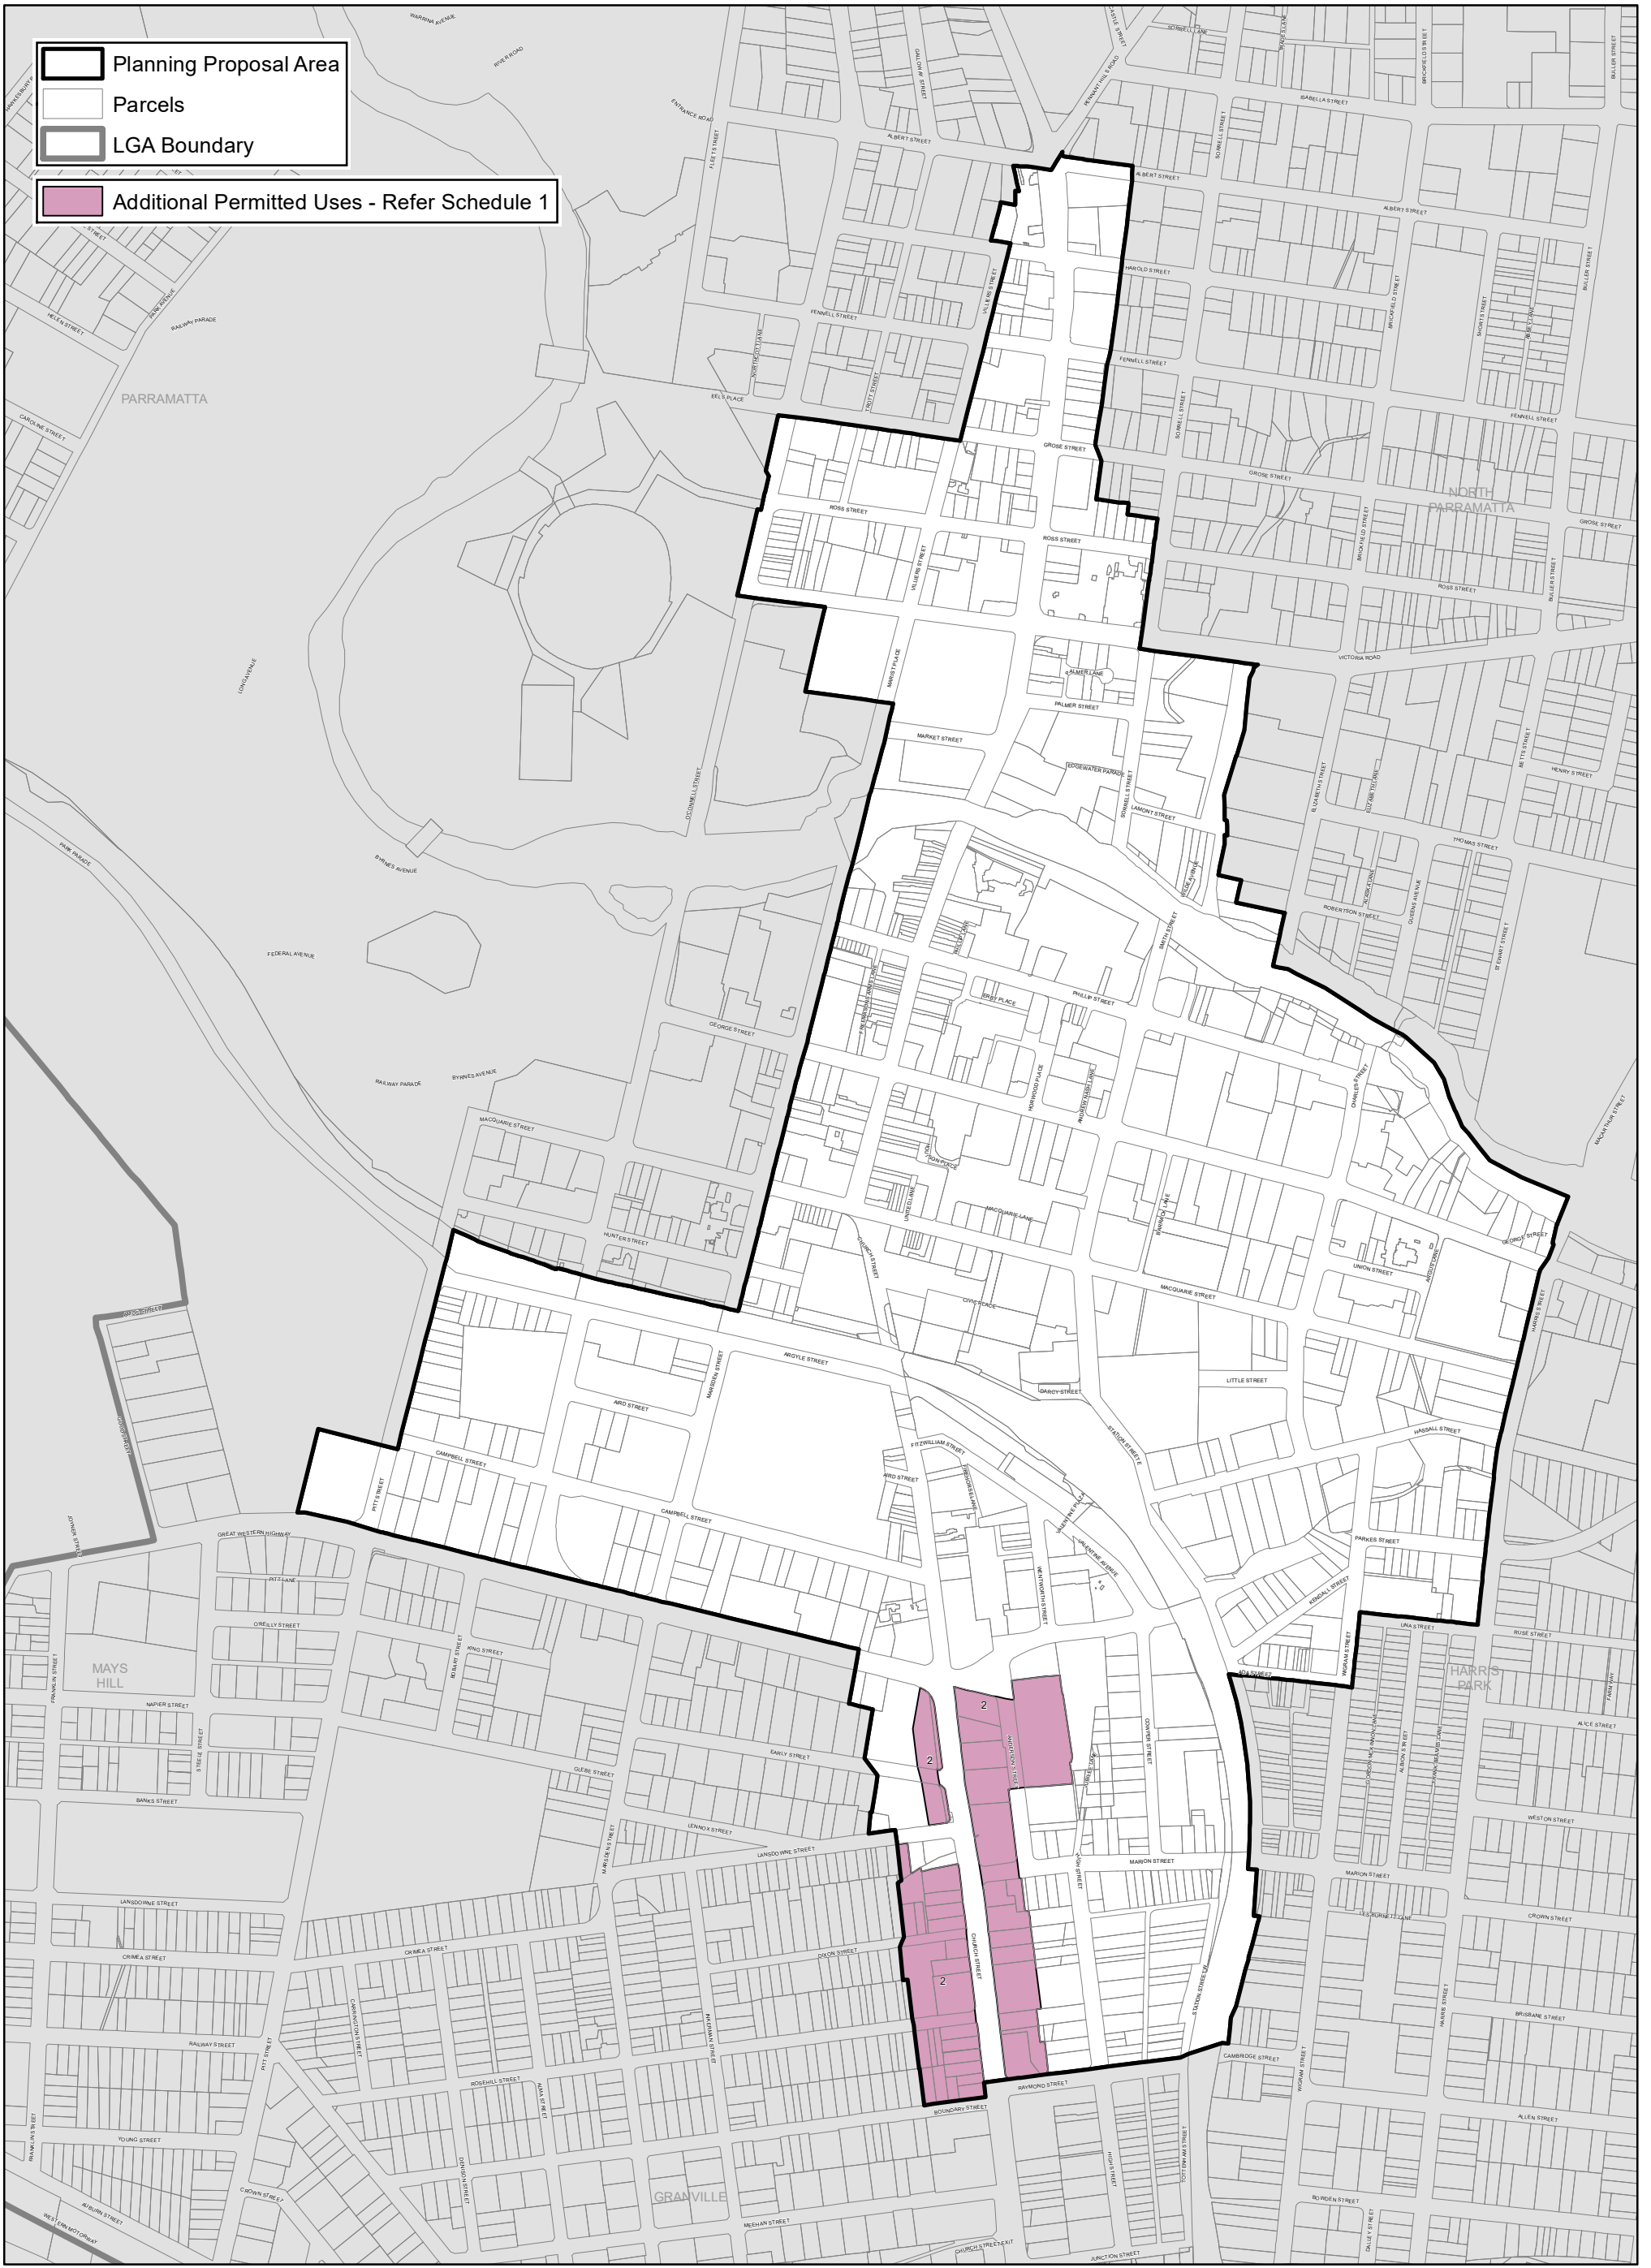

Parramatta CBD Planning Proposal — Add. Permitted Uses Map (APU)

-  Planning Proposal Area
-  Parcels
-  LGA Boundary
-  Additional Permitted Uses - Refer Schedule 1

Data Version: 11/12/2019