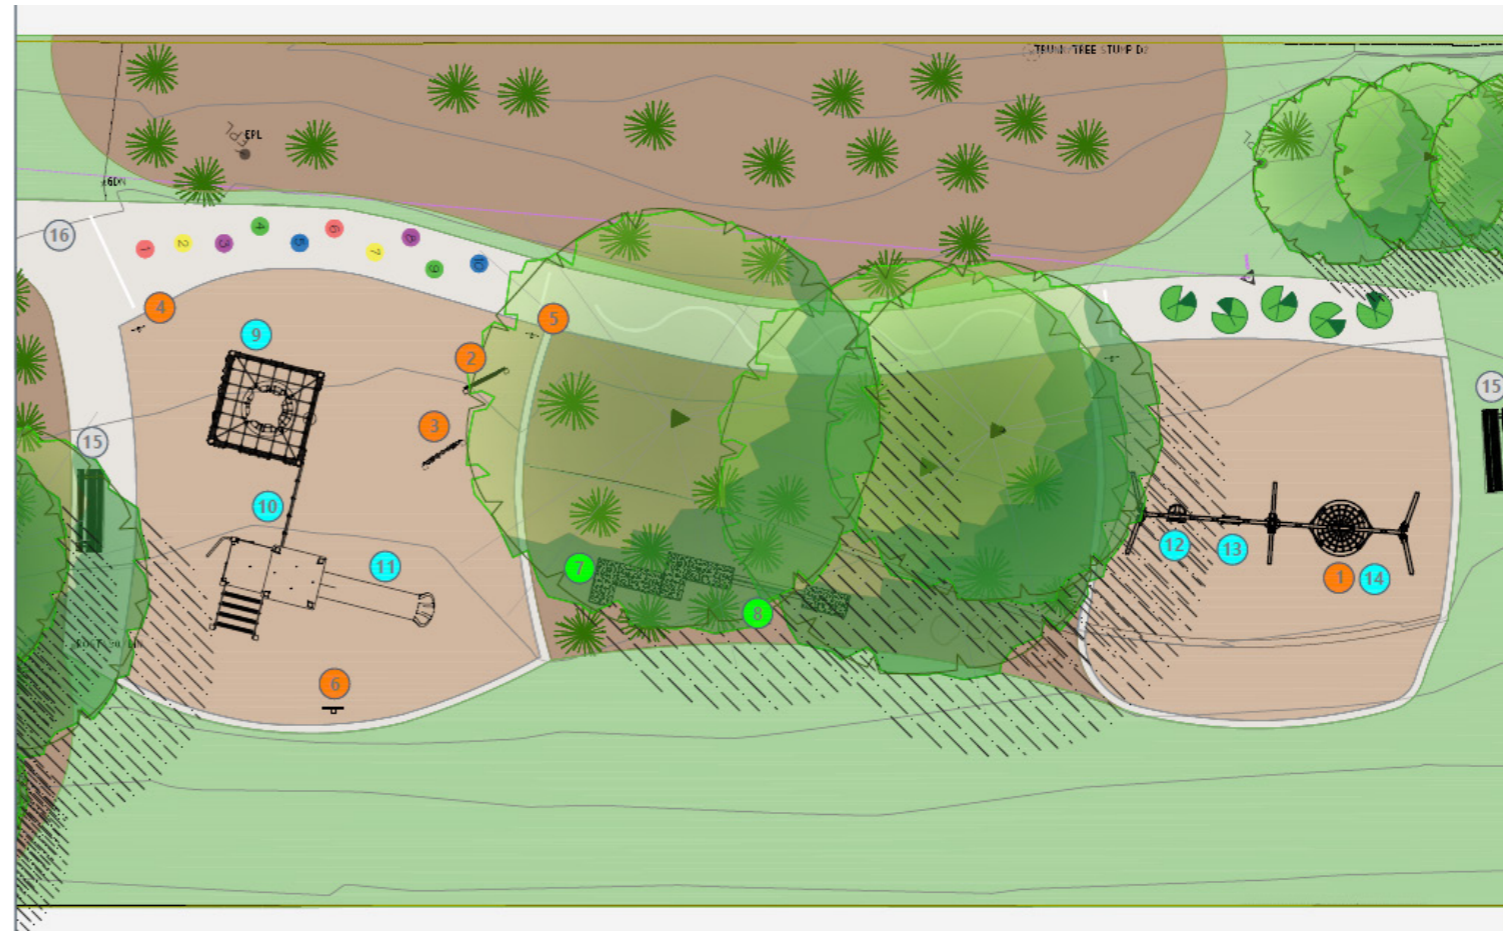

The playground is located at 10 Burrabogee Road, Pendle Hill. The playground is accessible via a concrete path with the swings located away from the main play area.

Currently, the playground caters to people aged 0 - 6 years old and includes:

- 2 seast swing set
- small play structures with slide and elevated cubby
- junior slide
- interactive game
- rocker toy

LEGEND

- 1** Proposed new triple swing set - 1 x toddler swing, 1 x standard swing, 1 x basket swing
- 2** Proposed multiuse climbing tower
- 3** Proposed play tower with slide
- 4** Proposed new inclusive/sensory play pieces
- 5** Proposed new softfall
- 6** Proposed new sandstone balancing trail
- 7** New park benches
- 8** Relocation of bin
- 9** New inclusive painted games
- 10** New planting with native species

PLAY EQUIPMENT SAMPLE IMAGES

- Accessible Play**
 - 1. Swing Seat - Nest
 - 2. Grocer Play Panel
 - 3. Keyway and Cogs Panel
 - 4. 'Count to Ten' Path Activity
 - 5. 'Curvy Way' Path Activity
 - 6. 3 in a Row Game Pillar
- Discovery Play**
 - 7. Sandstone Log and Boulders Trail
 - 8. Tactile Feature Plants (by others)
- Child Adult Interaction**
 - 9. Climbing Frame
 - 10. Climbing Wall
 - 11. Slide
 - 12. Swing - Toddler Seat
 - 13. Swing- Strap Seat
 - 14. Swing - Nest Seat
- Site Amenities**
 - 15. Formal Seating (existing)
 - 16. Access Paths (existing)