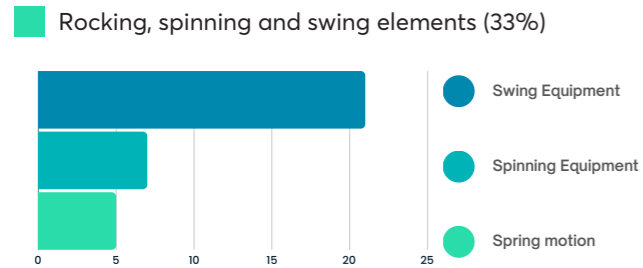

PLAYGROUND EQUIPMENT CONCEPT PROPOSAL

DISCLAIMER: LAYOUT AND COLOURS ARE AN ARTISTS IMPRESSION AND SUBJECT TO CHANGE

PLAYGROUND EQUIPMENT COLOUR PALETTE

PROPOSED COLOURS FOR CLIMBING TOWER

- MATERIALS**
- 1 Plastic Slide.
 - 2 All Stainless Steel Fixings With Safety Caps.
 - 3 100x100mm KliX Proprietary Engineered-Certified Aluminium Posts.
 - 4 Powder-Coated Aluminium Frames.
 - 5 High-Density Polyethylene (HDPE) Roof & Panels.
 - 6 Steel Reinforced Nylon Rope.
 - 7 Heavy Duty Rubber Mat.
 - 8 SS-05 Nest Seat.
 - 9 Heavy Duty Rubber Pommels.
 - 10 High-Density Polyethylene (HDPE) Climbing Wall With Polyurethane Holds.
 - 11 High-Density Polyethylene (HDPE) Climbing Wall.
 - 12 Powder-Coated Steel Frames.

PROPOSED COLOURS FOR INTERACTIVE/INCLUSIVE GAMES

FIRST ONLINE 'HAVE YOUR SAY' - COMMUNITY CONSULTATION DATA
(Dec/Jan 2023)

Q: From the following play element categories, please select the option you would most like to see delivered at Joseph Knox?