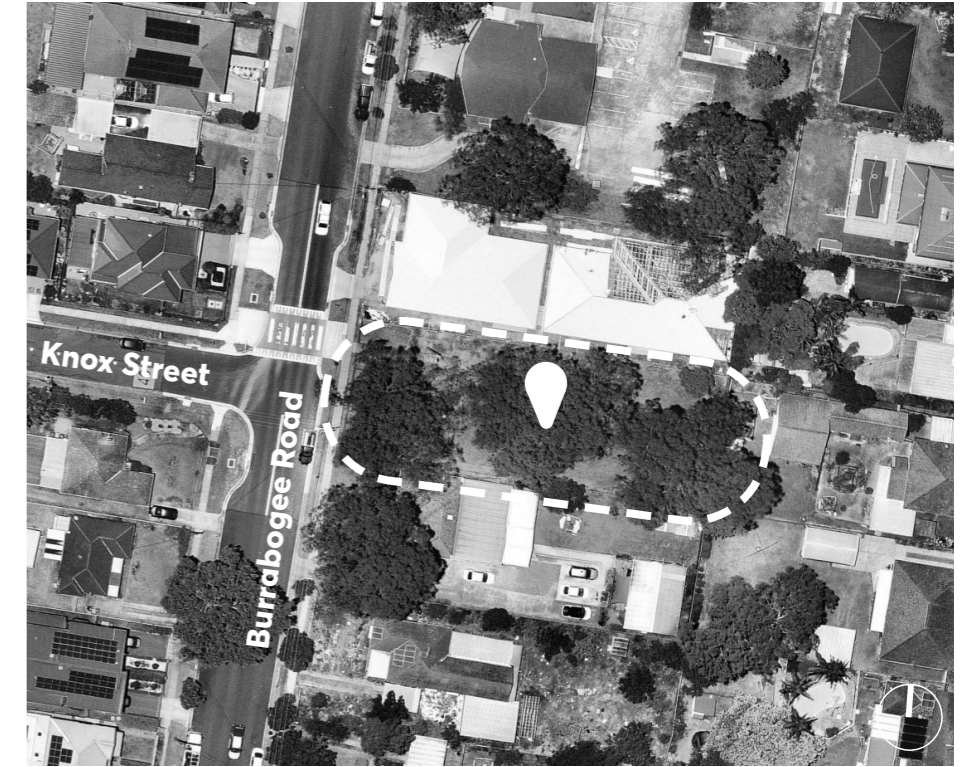

COLOURS ARE ARTISTS IMPRESSION AND SUBJECT TO CHANGE

SITE PHOTOS

SITE CONTEXT

Council is embarking on a journey to upgrade a series of playgrounds in the City of Parramatta under the 'Playground Replacement Program'. Joseph Knox Playground is one of the parks undergoing a playground upgrade.

The playground is located at 10 Burrabogee Road, Pendle Hill. The playground is accessible via a concrete path with the swings located away from the main play area.

Currently, the playground caters to people aged 0 - 6 years old and includes:

- 2 seast swing set
- small play structures with slide and elevated cubby
- junior slide
- interactive game
- rocker toy

LEGEND

- 1** Proposed new triple swing set - 1 x toddler swing, 1 x standard swing, 1 x basket swing
- 2** Proposed multiuse climbing tower
- 3** Proposed play tower with slide
- 4** Proposed new inclusive/sensory play pieces
- 5** Proposed new softfall
- 6** Proposed new sandstone balancing trail
- 7** New park benches
- 8** Relocation of bin
- 9** New inclusive painted games
- 10** New planting with native species