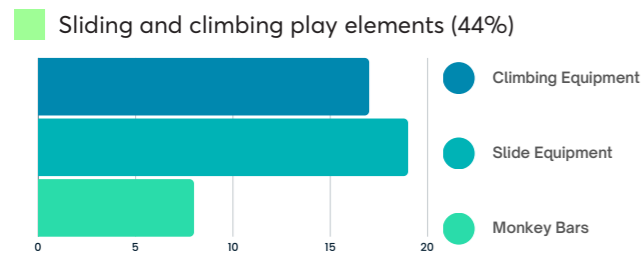

PLAYGROUND EQUIPMENT CONCEPT PROPOSAL

DISCLAIMER: LAYOUT AND COLOURS ARE AN ARTISTS IMPRESSION AND SUBJECT TO CHANGE

PLAYGROUND EQUIPMENT COLOUR PALETTE

PROPOSED COLOURS FOR CLIMBING TOWER

- MATERIALS**
- 1 Plastic Slide.
 - 2 All Stainless Steel Fixings With Safety Caps.
 - 3 100x100mm KliX Proprietary Engineered-Certified Aluminium Posts.
 - 4 Powder-Coated Aluminium Frames.
 - 5 High-Density Polyethylene (HDPE) Roof & Panels.
 - 6 Steel Reinforced Nylon Rope.
 - 7 Heavy Duty Rubber Mat.
 - 8 SS-05 Nest Seat.
 - 9 Heavy Duty Rubber Pommels.
 - 10 High-Density Polyethylene (HDPE) Climbing Wall With Polyurethane Holds.
 - 11 High-Density Polyethylene (HDPE) Climbing Wall.
 - 12 Powder-Coated Steel Frames.

PROPOSED COLOURS FOR INTERACTIVE/INCLUSIVE GAMES

FIRST ONLINE 'HAVE YOUR SAY' - COMMUNITY CONSULTATION DATA
(Dec/Jan 2023)

Q: From the following play element categories, please select the option you would most like to see delivered at Joseph Knox?