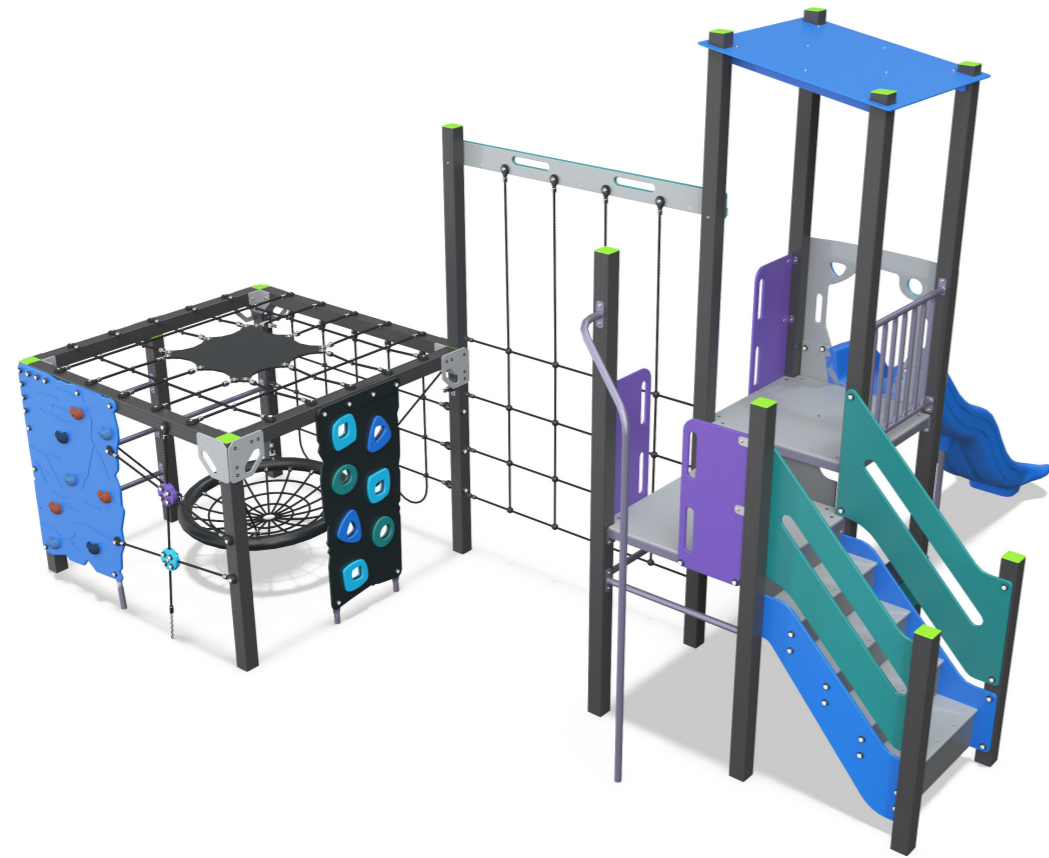

- 2 seast swing set
- small play structures with slide and elevated cubby
- junior slide
- interactive game
- rocker toy

LEGEND

- 1** Proposed new triple swing set - 1 x toddler swing, 1 x standard swing, 1 x basket swing
- 2** Proposed multiuse climbing tower
- 3** Proposed play tower with slide
- 4** Proposed new inclusive/sensory play pieces
- 5** Proposed new softfall
- 6** Proposed new sandstone balancing trail
- 7** New park benches
- 8** Relocation of bin
- 9** New inclusive painted games
- 10** New planting with native species

PLAYGROUND EQUIPMENT CONCEPT PROPOSAL

DISCLAIMER: LAYOUT AND COLOURS ARE AN ARTISTS IMPRESSION AND SUBJECT TO CHANGE

PLAYGROUND EQUIPMENT COLOUR PALETTE

PROPOSED COLOURS FOR CLIMBING TOWER

- MATERIALS**
- 1 Plastic Slide.
 - 2 All Stainless Steel Fixings With Safety Caps.
 - 3 100x100mm KliX Proprietary Engineered-Certified Aluminium Posts.
 - 4 Powder-Coated Aluminium Frames.
 - 5 High-Density Polyethylene (HDPE) Roof & Panels.
 - 6 Steel Reinforced Nylon Rope.
 - 7 Heavy Duty Rubber Mat.
 - 8 SS-05 Nest Seat.
 - 9 Heavy Duty Rubber Pommels.
 - 10 High-Density Polyethylene (HDPE) Climbing Wall With Polyurethane Holds.
 - 11 High-Density Polyethylene (HDPE) Climbing Wall.
 - 12 Powder-Coated Steel Frames.

PLAY EQUIPMENT SAMPLE IMAGES

- Accessible Play**
 - 1. Swing Seat - Nest
 - 2. Grocer Play Panel
 - 3. Keyway and Cogs Panel
 - 4. 'Count to Ten' Path Activity
 - 5. 'Curvy Way' Path Activity
 - 6. 3 in a Row Game Pillar
- Discovery Play**
 - 7. Sandstone Log and Boulders Trail
 - 8. Tactile Feature Plants (by others)
- Child Adult Interaction**
 - 9. Climbing Frame
 - 10. Climbing Wall
 - 11. Slide
 - 12. Swing - Toddler Seat
 - 13. Swing- Strap Seat
 - 14. Swing - Nest Seat
- Site Amenities**
 - 15. Formal Seating (existing)
 - 16. Access Paths (existing)