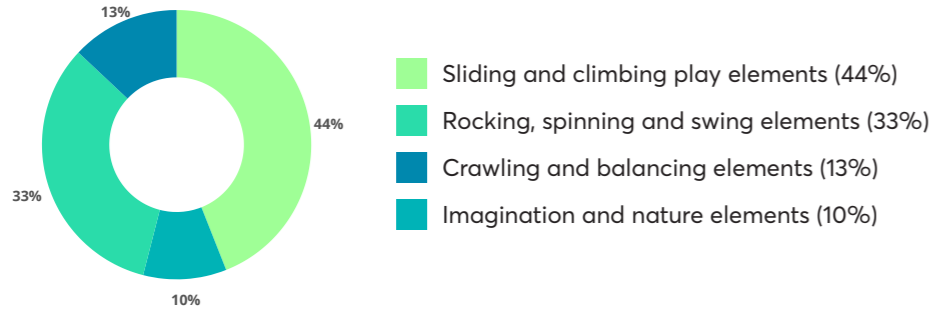

PLAYGROUND EQUIPMENT CONCEPT PROPOSAL

DISCLAIMER: LAYOUT AND COLOURS ARE AN ARTISTS IMPRESSION AND SUBJECT TO CHANGE

PLAYGROUND EQUIPMENT COLOUR PALETTE

PROPOSED COLOURS FOR CLIMBING TOWER

- MATERIALS**
- 1 Plastic Slide.
 - 2 All Stainless Steel Fixings With Safety Caps.
 - 3 100x100mm KliX Proprietary Engineered-Certified Aluminium Posts.
 - 4 Powder-Coated Aluminium Frames.
 - 5 High-Density Polyethylene (HDPE) Roof & Panels.
 - 6 Steel Reinforced Nylon Rope.
 - 7 Heavy Duty Rubber Mat.
 - 8 SS-05 Nest Seat.
 - 9 Heavy Duty Rubber Pommels.
 - 10 High-Density Polyethylene (HDPE) Climbing Wall With Polyurethane Holds.
 - 11 High-Density Polyethylene (HDPE) Climbing Wall.
 - 12 Powder-Coated Steel Frames.

PROPOSED COLOURS FOR INTERACTIVE/INCLUSIVE GAMES

FIRST ONLINE 'HAVE YOUR SAY' - COMMUNITY CONSULTATION DATA
(Dec/Jan 2023)

Q: From the following play element categories, please select the option you would most like to see delivered at Joseph Knox?