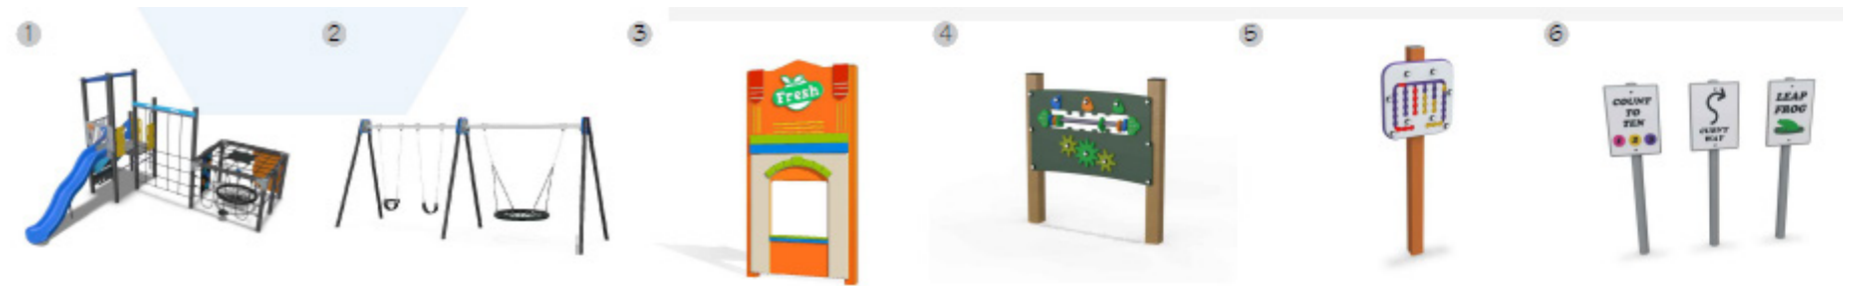

Plan View

Proposed Equipment