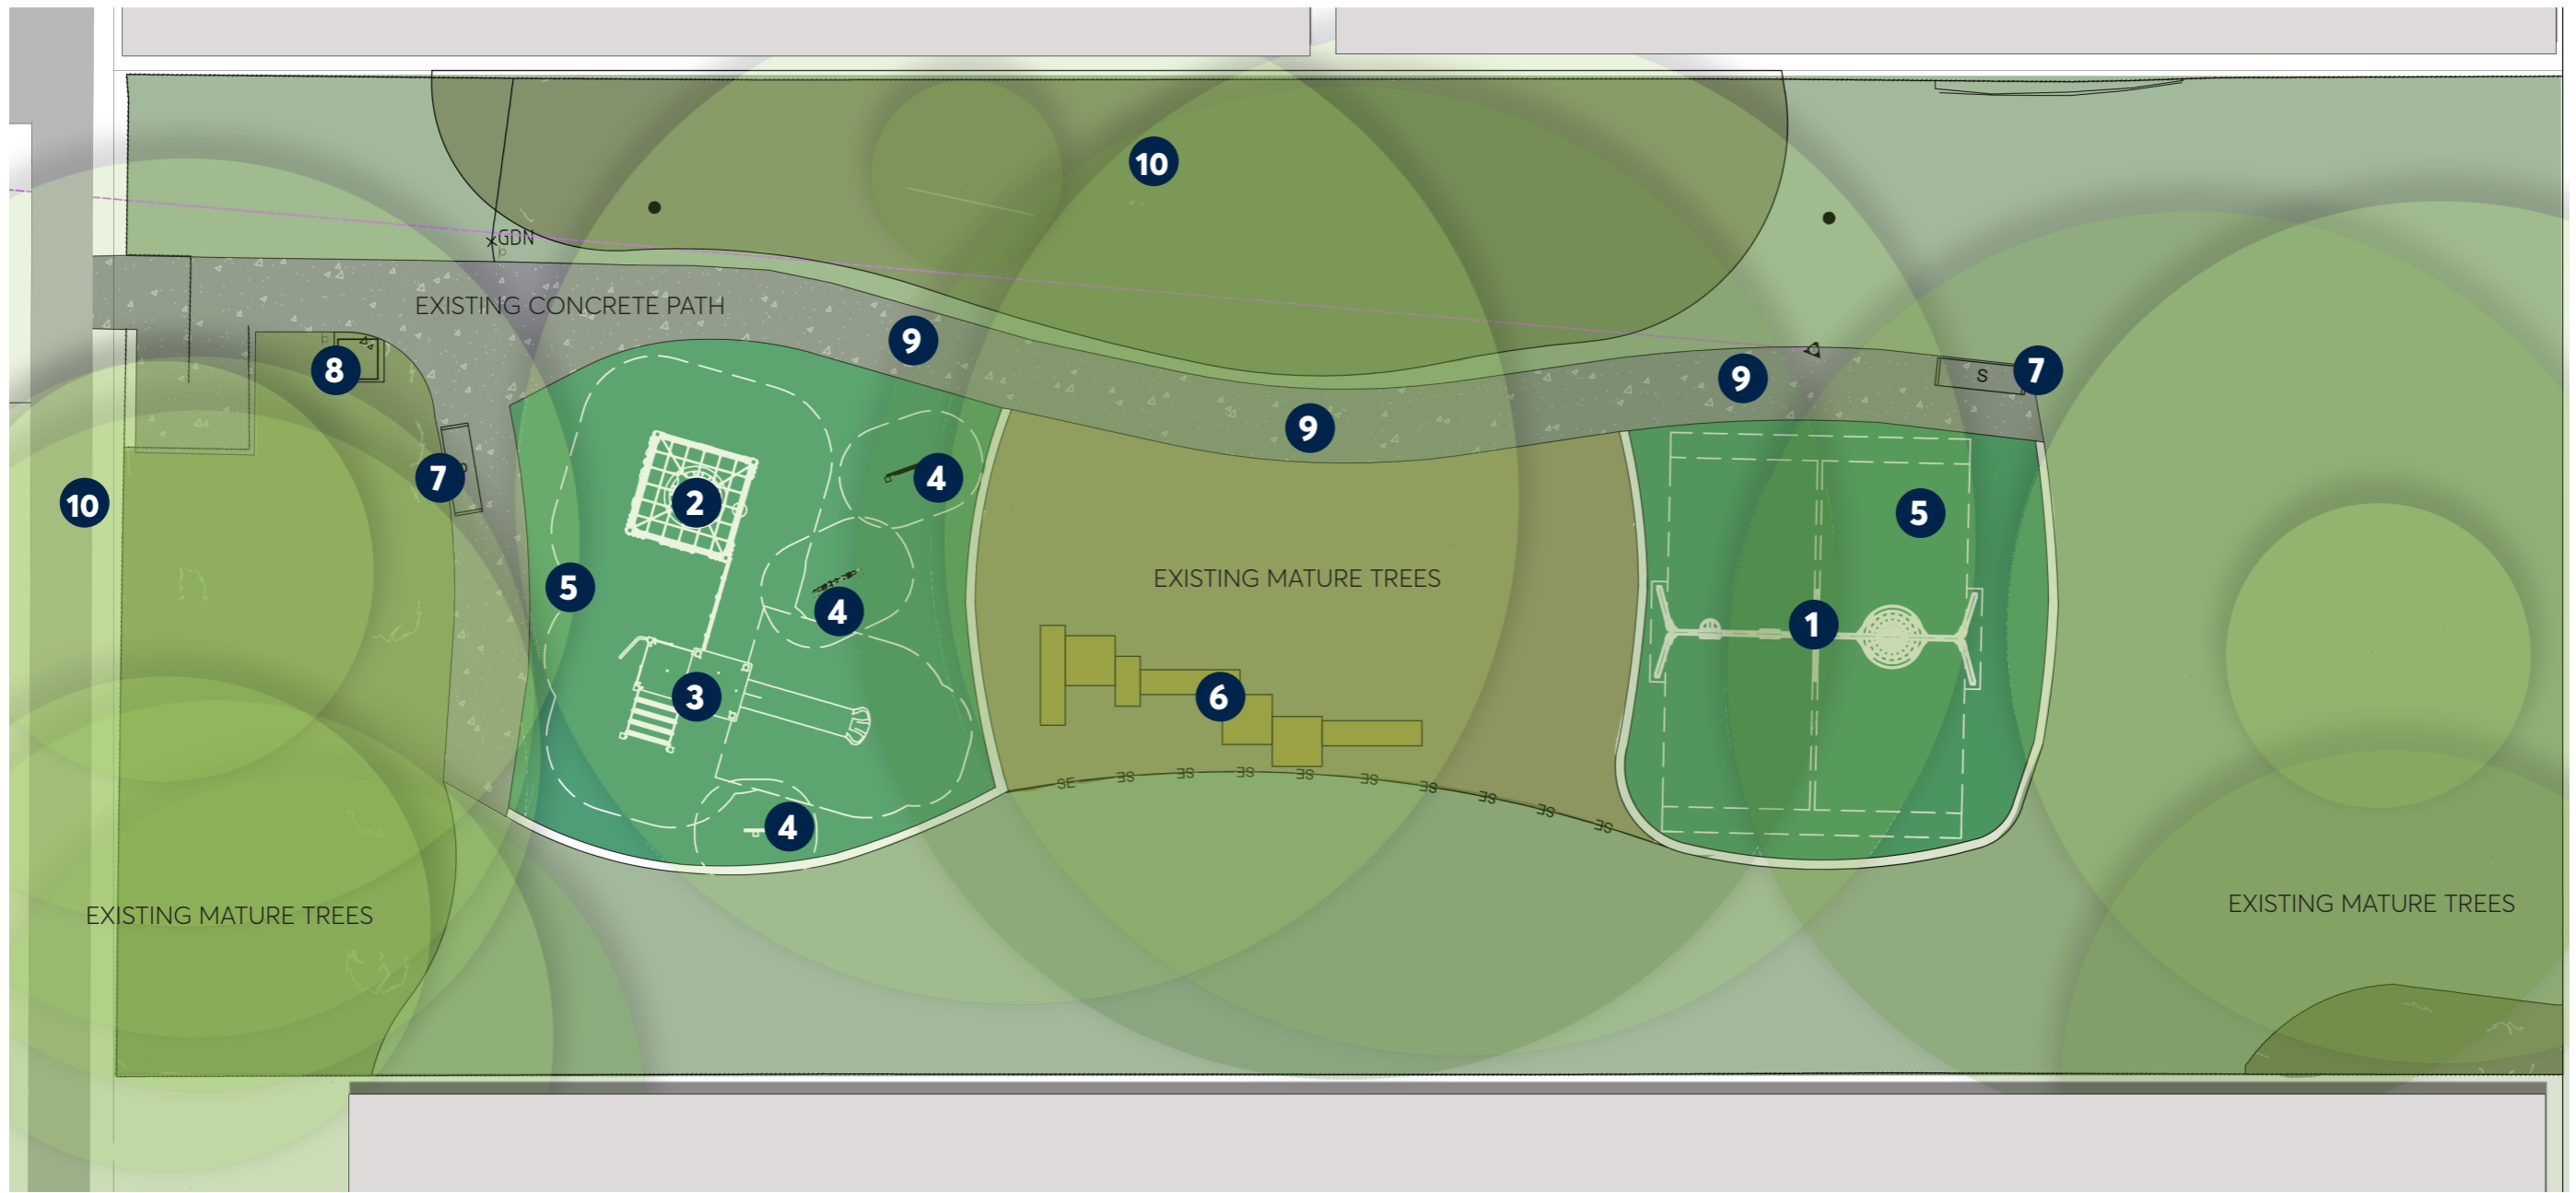

The playground is located at 10 Burrabogee Road, Pendle Hill. The playground is accessible via a concrete path with the swings located away from the main play area.

Currently, the playground caters to people aged 0 - 6 years old and includes:

- 2 seast swing set
- small play structures with slide and elevated cubby
- junior slide
- interactive game
- rocker toy

LEGEND

- 1** Proposed new triple swing set - 1 x toddler swing, 1 x standard swing, 1 x basket swing
- 2** Proposed multiuse climbing tower
- 3** Proposed play tower with slide
- 4** Proposed new inclusive/sensory play pieces
- 5** Proposed new softfall
- 6** Proposed new sandstone balancing trail
- 7** New park benches
- 8** Relocation of bin
- 9** New inclusive painted games
- 10** New planting with native species

PLAY EQUIPMENT SAMPLE IMAGES

- Accessible Play**
 - 1. Swing Seat - Nest
 - 2. Grocer Play Panel
 - 3. Keyway and Cogs Panel
 - 4. 'Count to Ten' Path Activity
 - 5. 'Curvy Way' Path Activity
 - 6. 3 in a Row Game Pillar
- Discovery Play**
 - 7. Sandstone Log and Boulders Trail
 - 8. Tactile Feature Plants (by others)
- Child Adult Interaction**
 - 9. Climbing Frame
 - 10. Climbing Wall
 - 11. Slide
 - 12. Swing - Toddler Seat
 - 13. Swing- Strap Seat
 - 14. Swing - Nest Seat
- Site Amenities**
 - 15. Formal Seating (existing)
 - 16. Access Paths (existing)

Plan View

Proposed Equipment