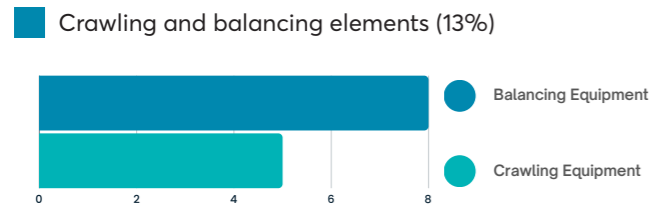

PLAYGROUND EQUIPMENT CONCEPT PROPOSAL

DISCLAIMER: LAYOUT AND COLOURS ARE AN ARTISTS IMPRESSION AND SUBJECT TO CHANGE

PLAYGROUND EQUIPMENT COLOUR PALETTE

PROPOSED COLOURS FOR CLIMBING TOWER

- MATERIALS**
- 1 Plastic Slide.
 - 2 All Stainless Steel Fixings With Safety Caps.
 - 3 100x100mm KliX Proprietary Engineered-Certified Aluminium Posts.
 - 4 Powder-Coated Aluminium Frames.
 - 5 High-Density Polyethylene (HDPE) Roof & Panels.
 - 6 Steel Reinforced Nylon Rope.
 - 7 Heavy Duty Rubber Mat.
 - 8 SS-05 Nest Seat.
 - 9 Heavy Duty Rubber Pommels.
 - 10 High-Density Polyethylene (HDPE) Climbing Wall With Polyurethane Holds.
 - 11 High-Density Polyethylene (HDPE) Climbing Wall.
 - 12 Powder-Coated Steel Frames.

PROPOSED COLOURS FOR INTERACTIVE/INCLUSIVE GAMES

FIRST ONLINE 'HAVE YOUR SAY' - COMMUNITY CONSULTATION DATA
(Dec/Jan 2023)

Q: From the following play element categories, please select the option you would most like to see delivered at Joseph Knox?