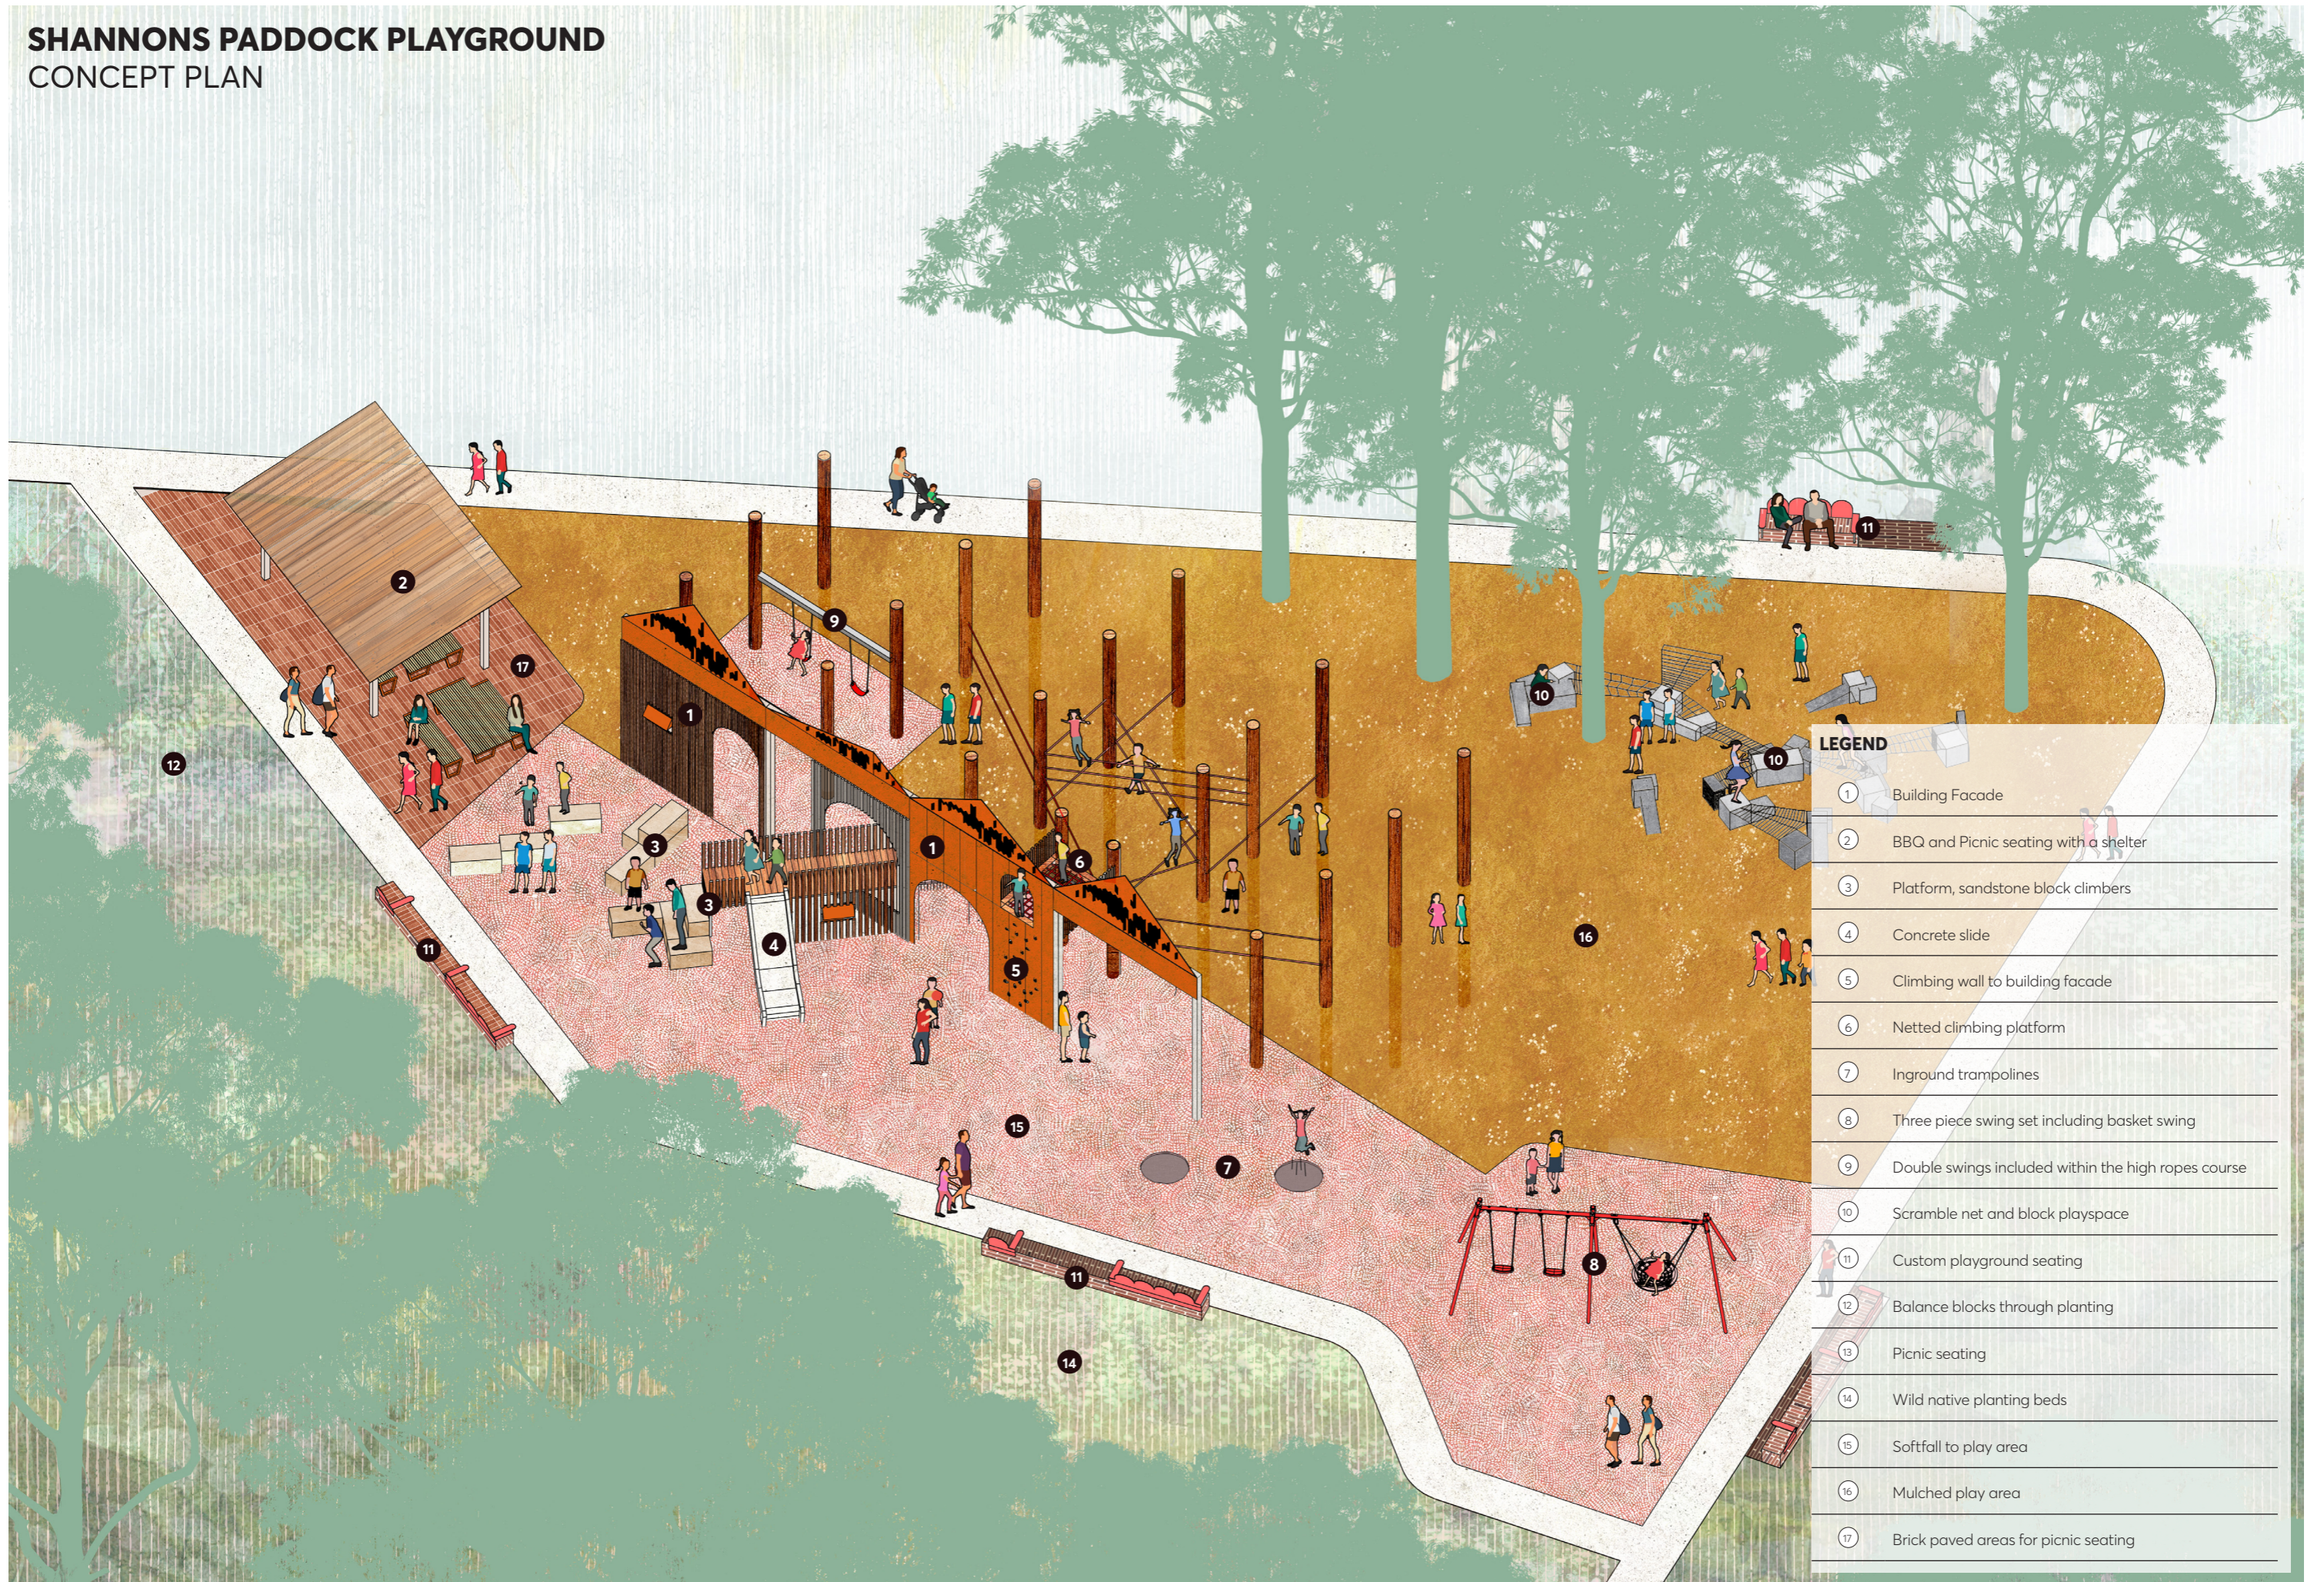

# SHANNONS PADDOCK PLAYGROUND

## CONCEPT PLAN

LEGEND	
1	Building Facade
2	BBQ and Picnic seating with a shelter
3	Platform, sandstone block climbers
4	Concrete slide
5	Climbing wall to building facade
6	Netted climbing platform
7	Inground trampolines
8	Three piece swing set including basket swing
9	Double swings included within the high ropes course
10	Scramble net and block playspace
11	Custom playground seating
12	Balance blocks through planting
13	Picnic seating
14	Wild native planting beds
15	Softfall to play area
16	Mulched play area
17	Brick paved areas for picnic seating